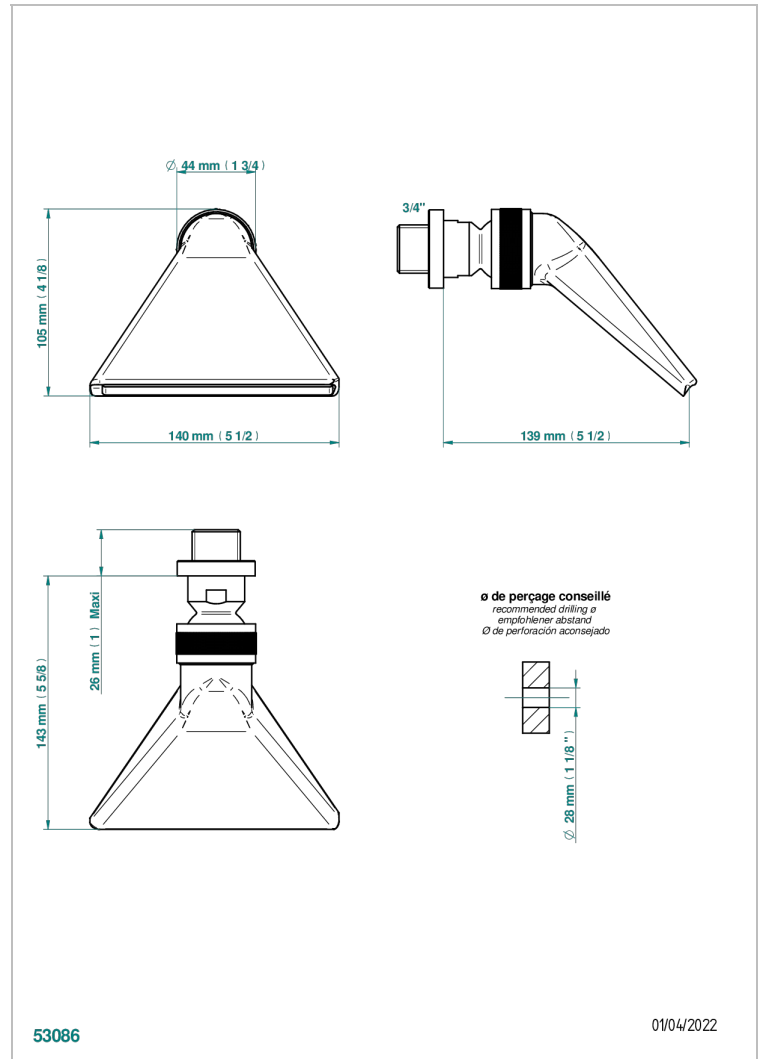

METAMORPHOSE WITH LEVER

G6B-3640

Sports shower head 3/4"

THG[®]
PARIS

CHARACTERISTIC

- Métamorphose with lever
- Sports shower head 3/4"

TECHNICAL SPECS

- Recommandé : 3 bars (max. 5 bars) - Advised : 43,5 psi (max. 72 psi)
 - écoulement libre - débit selon l'alimentation en amont
- Free flow - flow according to the upstream supply

Umber PVD - H66
Varnished matt antique red copper
(color finish) - H07