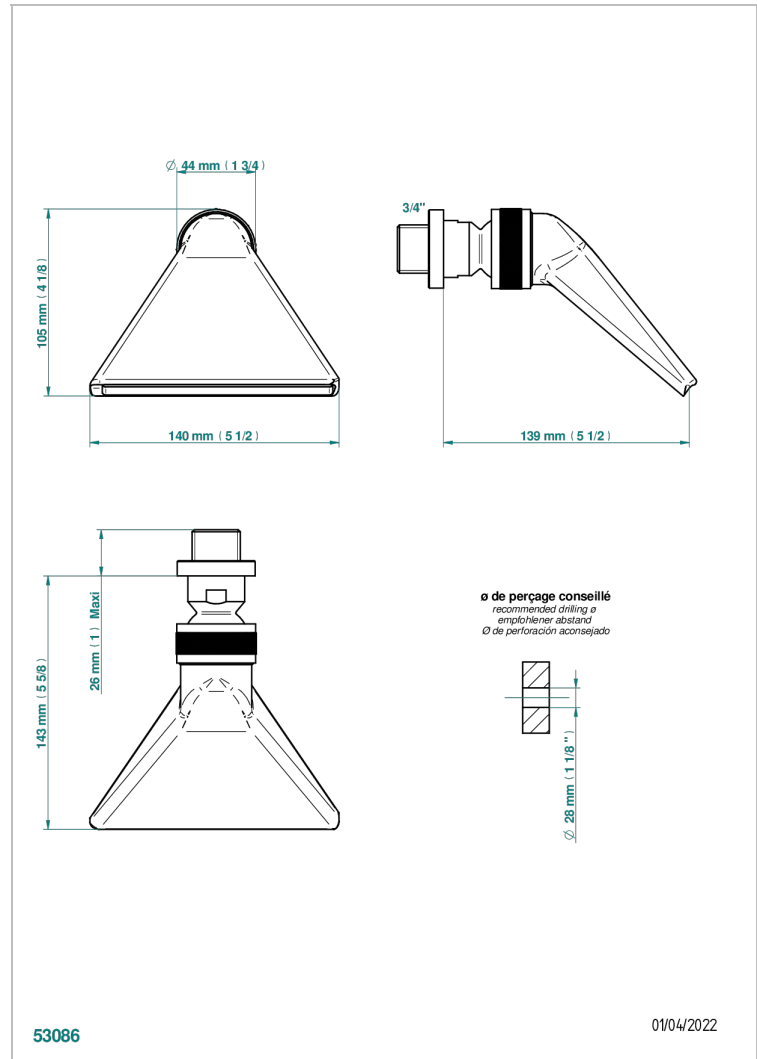

METAMORPHOSE WITH LEVER

G6B-3640

Sports shower head 3/4"

THG[®]
PARIS

CHARACTERISTIC

- Métamorphose with lever
- Sports shower head 3/4"

TECHNICAL SPECS

- Recommandé : 3 bars (max. 5 bars) - Advised : 43,5 psi (max. 72 psi)
 - écoulement libre - débit selon l'alimentation en amont
- Free flow - flow according to the upstream supply

Umber PVD - H66
Varnished matt antique red copper
(color finish) - H07