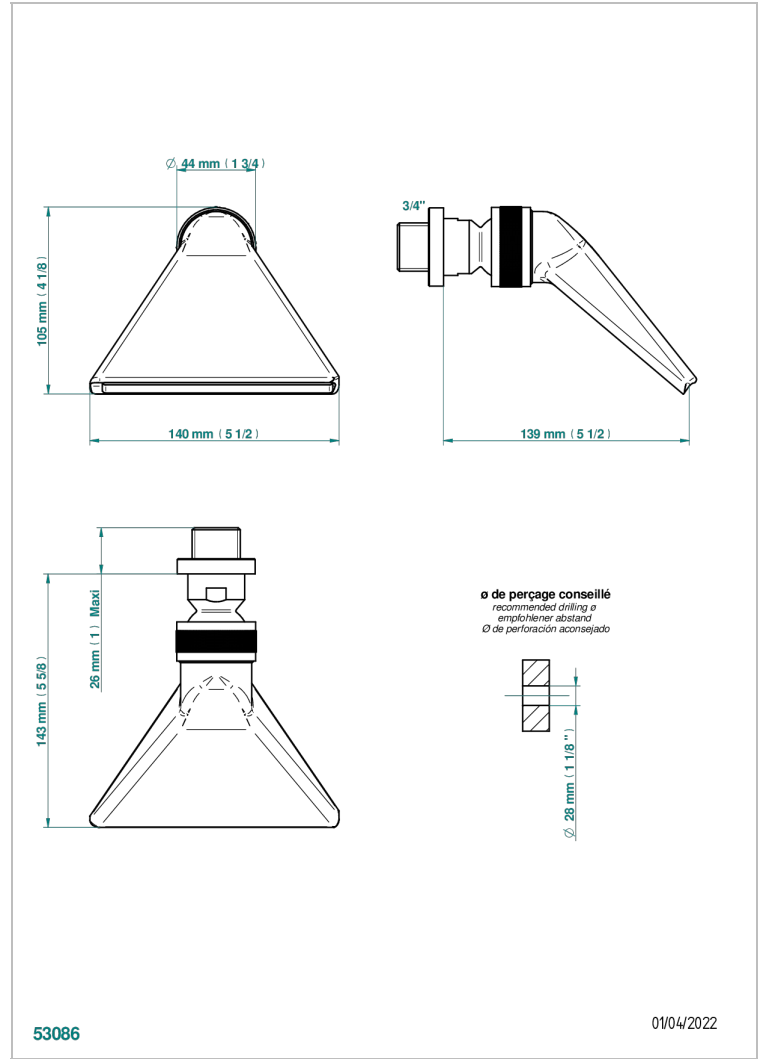

# METAMORPHOSE

G6A-3640

Sports shower head 3/4"

THG<sup>®</sup>  
PARIS

## CHARACTERISTIC

- Métamorphose
- Sports shower head 3/4"

## TECHNICAL SPECS

- Recommandé : 3 bars (max. 5 bars) - Advised : 43,5 psi (max. 72 psi)
  - écoulement libre - débit selon l'alimentation en amont
- Free flow - flow according to the upstream supply