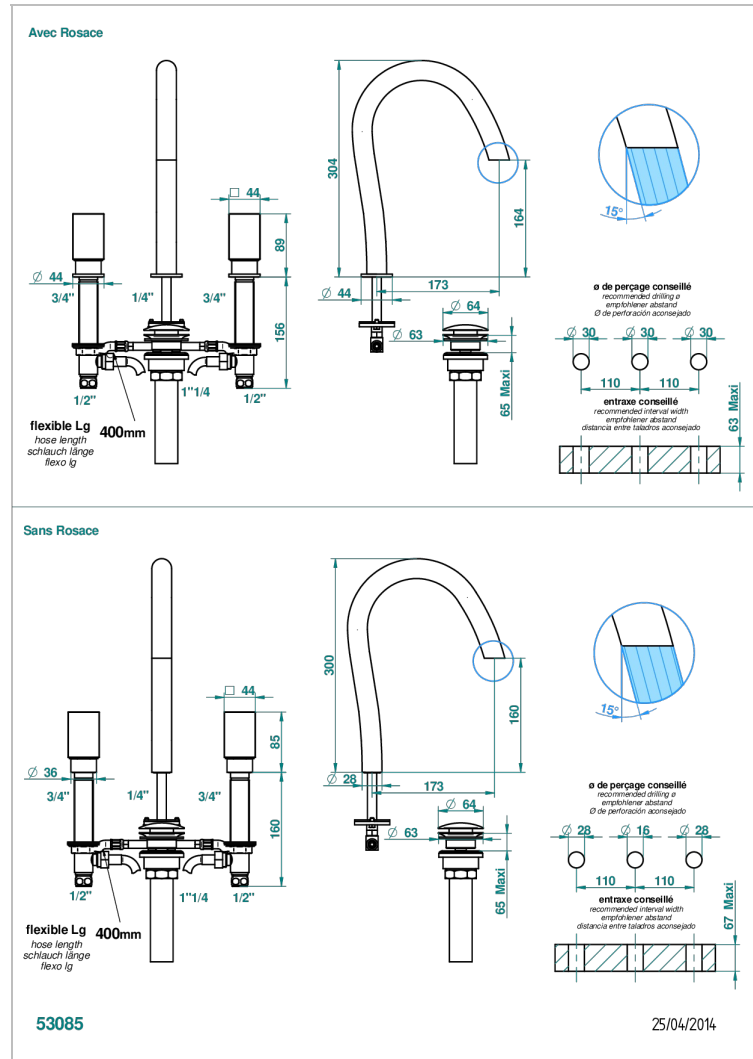

BEYOND CRYSTAL - BLUE CRYSTAL

U6K-151M/US

Widespread lavatory set with drain for 1 1/4" + countertop

THG
PARIS

CHARACTERISTIC

- Beyond Crystal - Blue crystal
- Widespread lavatory set with drain for 1 1/4" + countertop

TECHNICAL SPECS

- Recommandé : 3 bars (max. 5 bars) - Advised : 43,5 psi (max. 72 psi)
- 5,7 l/min à 3 bars (1.5 gpm at 43.5 psi)

AVAILABLE FINITIONS

Black ceram - D30
Blush PVD - H62
Brass color PVD - H49
Brown bronze color PVD - F33
Chrome polished - A02
Chrome polished / gold polished - G02

Nickel antique / Sovereign - H28
Nickel color PVD - H55
Soft gold - F30
Soft matt gold - F31
Umber PVD - H66

25/04/2014