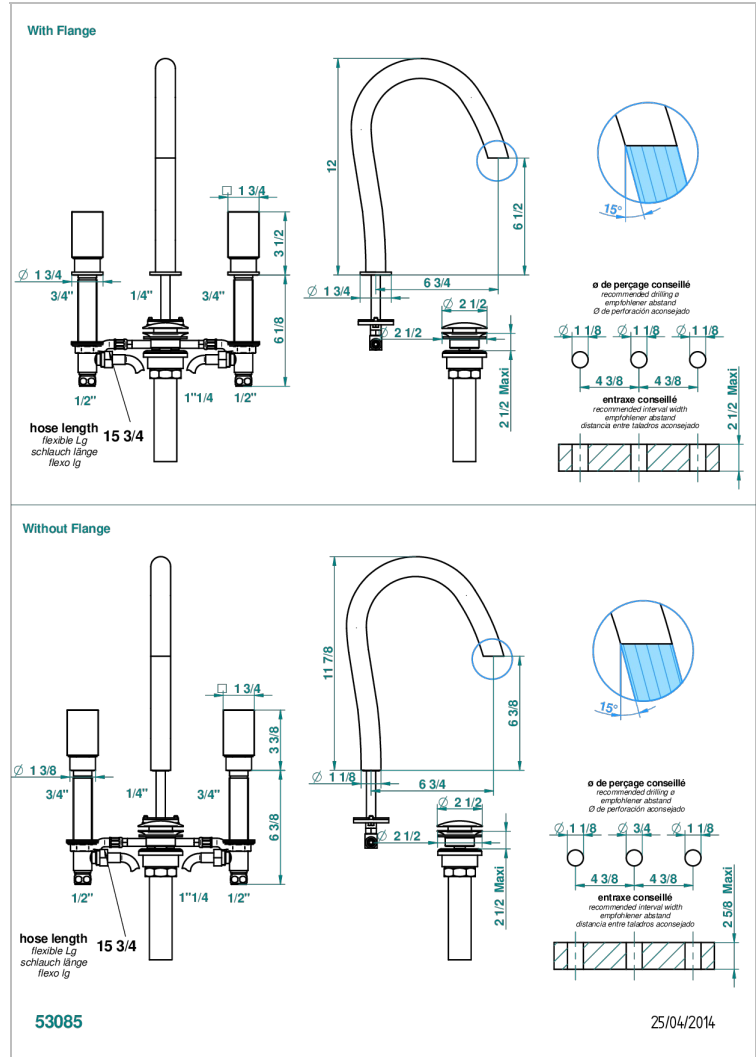

# BEYOND CRYSTAL - BLUE CRYSTAL

U6K-151M/US

Widespread lavatory set with drain for 1 1/4" + countertop

## CHARACTERISTIC

- Beyond Crystal - Blue crystal
- Widespread lavatory set with drain for 1 1/4" + countertop

## TECHNICAL SPECS

- Recommandé : 3 bars (max. 5 bars) - Advised : 43,5 psi (max. 72 psi)
- 5,7 l/min à 3 bars (1.5 gpm at 43.5 psi)