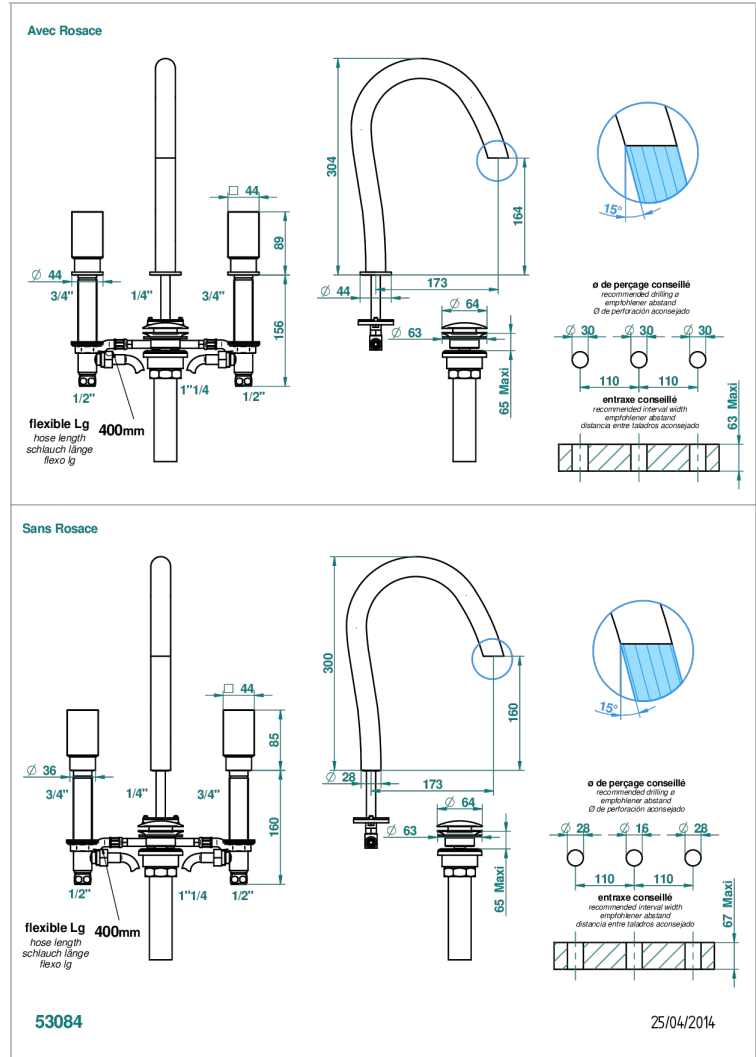

BEYOND CRYSTAL - CHAMPAGNE CRYSTAL

U6J-151M/US

Widespread lavatory set with drain for 1 1/4" + countertop

CHARACTERISTIC

- Beyond Crystal - Champagne crystal
- Widespread lavatory set with drain for 1 1/4" + countertop

TECHNICAL SPECS

- Recommandé : 3 bars (max. 5 bars) - Advised : 43,5 psi (max. 72 psi)
- 5,7 l/min à 3 bars (1.5 gpm at 43.5 psi)

AVAILABLE FINITIONS

Black ceram - D30
Blush PVD - H62
Brass color PVD - H49
Brown bronze color PVD - F33
Chrome polished - A02
Chrome polished / gold polished - G02

Nickel antique / Sovereign - H28
Nickel color PVD - H55
Soft gold - F30
Soft matt gold - F31
Umber PVD - H66