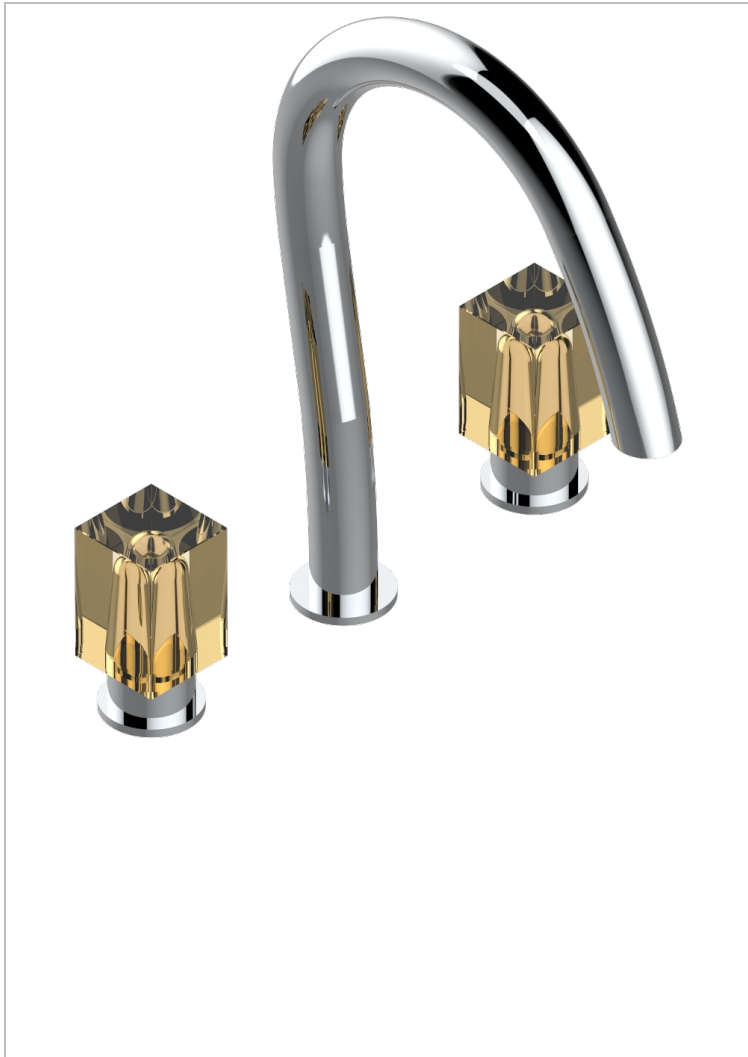

BEYOND CRYSTAL - CHAMPAGNE CRYSTAL

U6J-151M/US

Widespread lavatory set with drain for 1 1/4" + countertop

CHARACTERISTIC

- Beyond Crystal - Champagne crystal
- Widespread lavatory set with drain for 1 1/4" + countertop

TECHNICAL SPECS

- Recommandé : 3 bars (max. 5 bars) - Advised : 43,5 psi (max. 72 psi)
- 5,7 l/min à 3 bars (1.5 gpm at 43.5 psi)

AVAILABLE FINITIONS

Black ceram - D30
Blush PVD - H62
Brass color PVD - H49
Brown bronze color PVD - F33
Chrome polished - A02
Chrome polished / gold polished - G02

Gold color PVD - H52
Gold mat - F07
Gold polished - F01
Graphite PVD - H64
Matt Umber PVD - H67
Matt blush PVD - H60

Matt brass color PVD - H50
Matt brown bronze color PVD - F34
Matt chrome (American satin) - C02
Matt gold color PVD - H53
Matt graphite PVD - H65
Matt nickel color PVD - H56

Nickel antique / Sovereign - H28
Nickel color PVD - H55
Soft gold - F30
Soft matt gold - F31
Umber PVD - H66