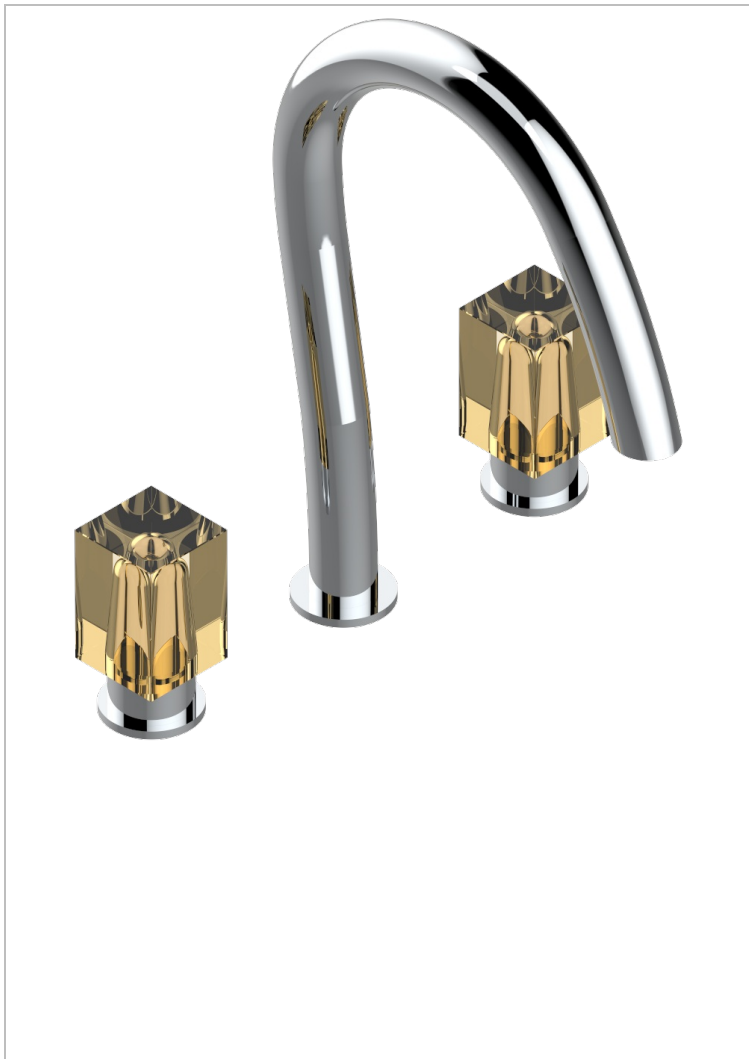

# BEYOND CRYSTAL - CHAMPAGNE CRYSTAL

U6J-151M/US

Widespread lavatory set with drain for 1 1/4" + countertop

## CHARACTERISTIC

- Beyond Crystal - Champagne crystal
- Widespread lavatory set with drain for 1 1/4" + countertop

## AVAILABLE FINITIONS

Black ceram - D30  
Blush PVD - H62  
Brass color PVD - H49  
Brown bronze color PVD - F33  
Chrome polished - A02  
Chrome polished / gold polished - G02

Gold color PVD - H52  
Gold mat - F07  
Gold polished - F01  
Graphite PVD - H64  
Matt Umber PVD - H67  
Matt blush PVD - H60