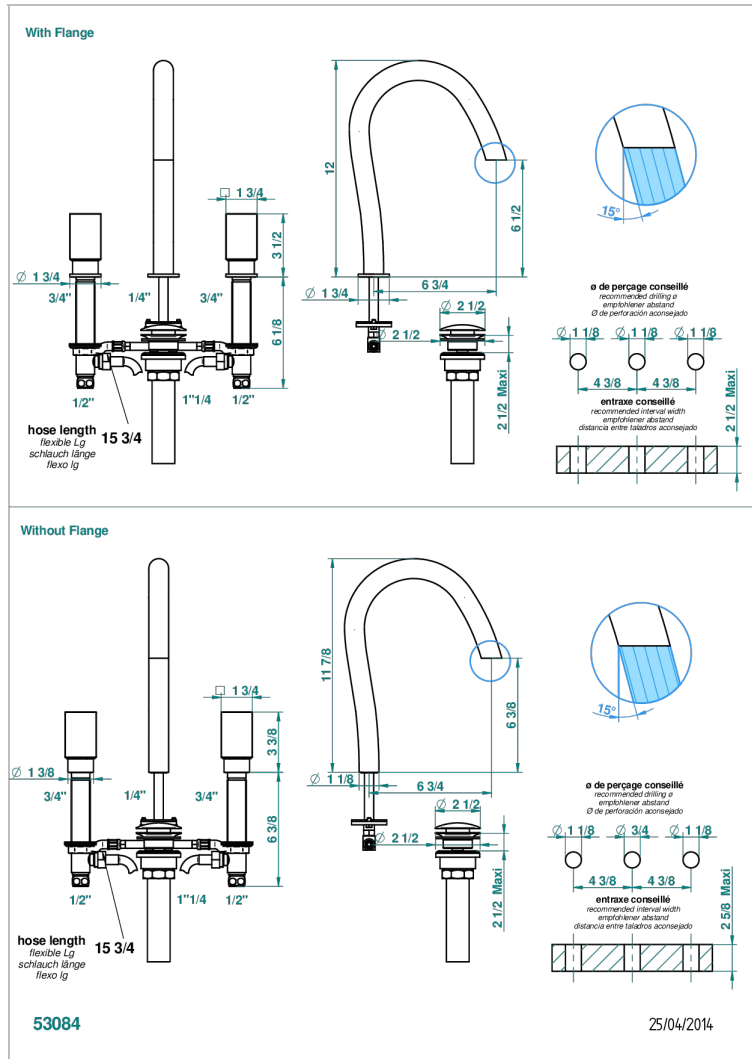

# BEYOND CRYSTAL - CHAMPAGNE CRYSTAL

U6J-151M/US

Widespread lavatory set with drain for 1 1/4" + countertop

## CHARACTERISTIC

- Beyond Crystal - Champagne crystal
- Widespread lavatory set with drain for 1 1/4" + countertop

## TECHNICAL SPECS

- Recommandé : 3 bars (max. 5 bars) - Advised : 43,5 psi (max. 72 psi)
- 5,7 l/min à 3 bars (1.5 gpm at 43.5 psi)