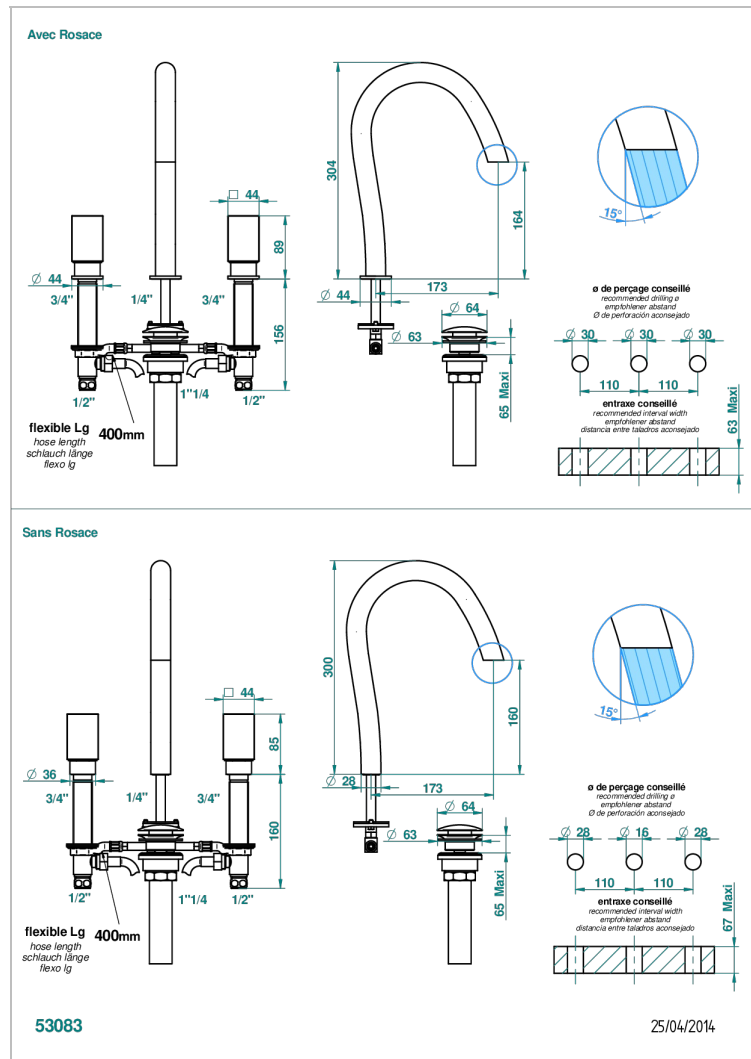

# BEYOND CRYSTAL - CRISTAL ROJO

U6H-151M/US

Rim mounted 3-hole basin mixer with waste for marble

THG<sup>®</sup>  
PARIS

## CARACTERÍSTICAS

- Beyond Crystal - cristal rojo
- Rim mounted 3-hole basin mixer with waste for marble

## ESPECIFICACIONES TÉCNICAS

- Recommandé : 3 bars (max. 5 bars) - Advised : 43,5 psi (max. 72 psi)
- 5,7 l/min à 3 bars (1.5 gpm at 43.5 psi)