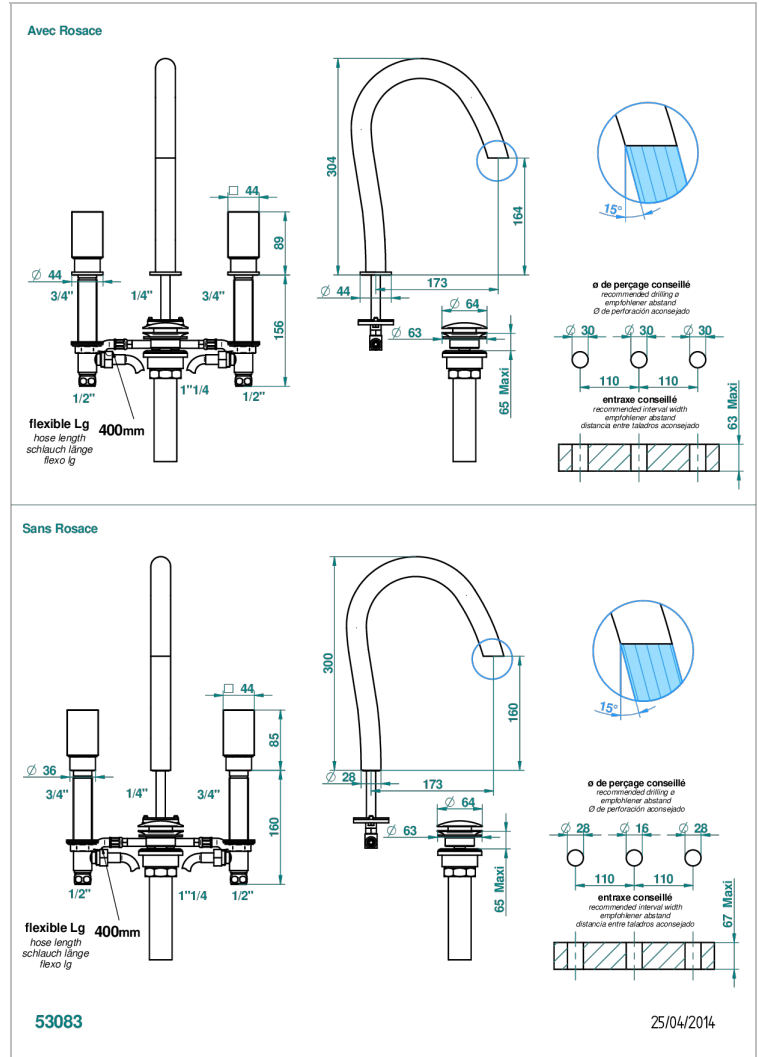

BEYOND CRYSTAL - RED CRYSTAL

U6H-151M/US

Widespread lavatory set with drain for 1 1/4" + countertop

THG
PARIS

CHARACTERISTIC

- Beyond Crystal - Red crystal
- Widespread lavatory set with drain for 1 1/4" + countertop

TECHNICAL SPECS

- Recommandé : 3 bars (max. 5 bars) - Advised : 43,5 psi (max. 72 psi)
- 5,7 l/min à 3 bars (1.5 gpm at 43.5 psi)

AVAILABLE FINITIONS

Black ceram - D30
Blush PVD - H62
Brass color PVD - H49
Brown bronze color PVD - F33
Chrome polished - A02
Chrome polished / gold polished - G02

Nickel antique / Sovereign - H28
Nickel color PVD - H55
Soft gold - F30
Soft matt gold - F31
Umber PVD - H66