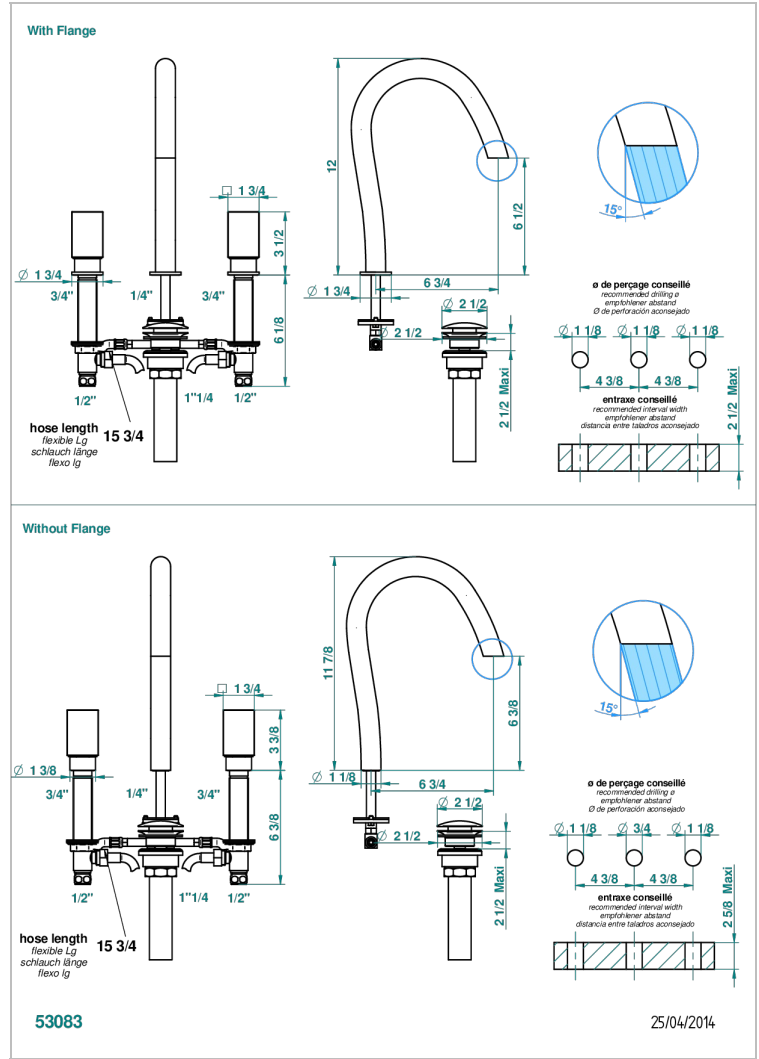

BEYOND CRYSTAL - RED CRYSTAL

U6H-151M/US

Widespread lavatory set with drain for 1 1/4" + countertop

THG
PARIS

CHARACTERISTIC

- Beyond Crystal - Red crystal
- Widespread lavatory set with drain for 1 1/4" + countertop

TECHNICAL SPECS

- Recommandé : 3 bars (max. 5 bars) - Advised : 43,5 psi (max. 72 psi)
- 5,7 l/min à 3 bars (1.5 gpm at 43.5 psi)

AVAILABLE FINITIONS

Black ceram - D30
Blush PVD - H62
Brass color PVD - H49
Brown bronze color PVD - F33
Chrome polished - A02
Chrome polished / gold polished - G02

Nickel antique / Sovereign - H28
Nickel color PVD - H55
Soft gold - F30
Soft matt gold - F31
Umber PVD - H66