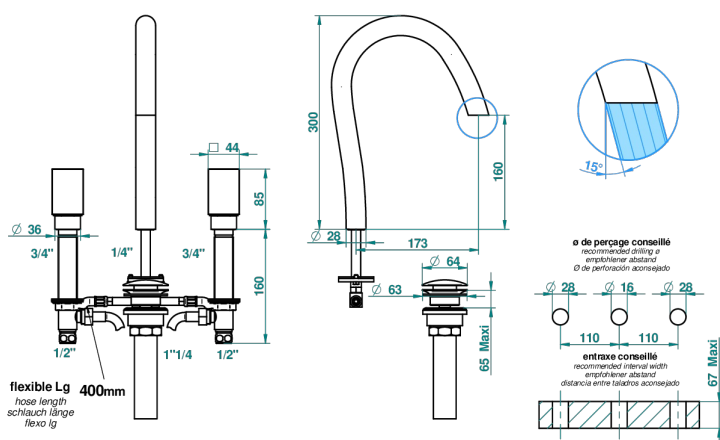

BEYOND CRYSTAL - CLEAR CRYSTAL

U6F-151M/US

Widespread lavatory set with drain for 1 1/4" + countertop

THG
PARIS

Avec Rosace

Sans Rosace

25/04/2014

CHARACTERISTIC

- Beyond Crystal - Clear crystal
- Widespread lavatory set with drain for 1 1/4" + countertop

TECHNICAL SPECS

- Recommandé : 3 bars (max. 5 bars) - Advised : 43,5 psi (max. 72 psi)
- 5,7 l/min à 3 bars (1.5 gpm at 43.5 psi)