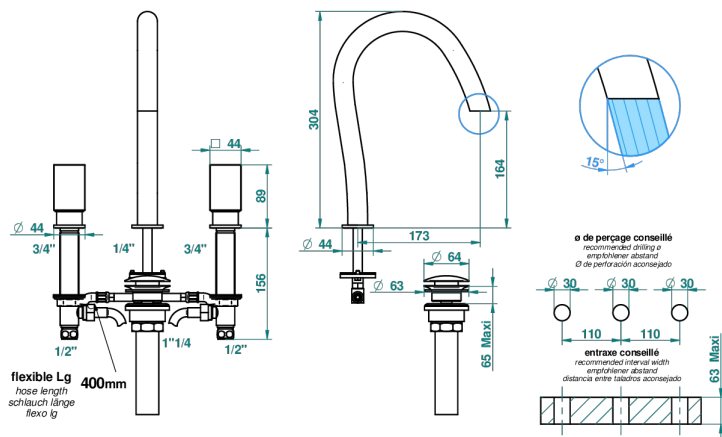

BEYOND CRYSTAL - CLEAR CRYSTAL

U6F-151M/US

Widespread lavatory set with drain for 1 1/4" + countertop

THG
PARIS

Avec Rosace

Sans Rosace

25/04/2014

CHARACTERISTIC

- Beyond Crystal - Clear crystal
- Widespread lavatory set with drain for 1 1/4" + countertop

TECHNICAL SPECS

- Recommandé : 3 bars (max. 5 bars) - Advised : 43,5 psi (max. 72 psi)
- 5,7 l/min à 3 bars (1.5 gpm at 43.5 psi)