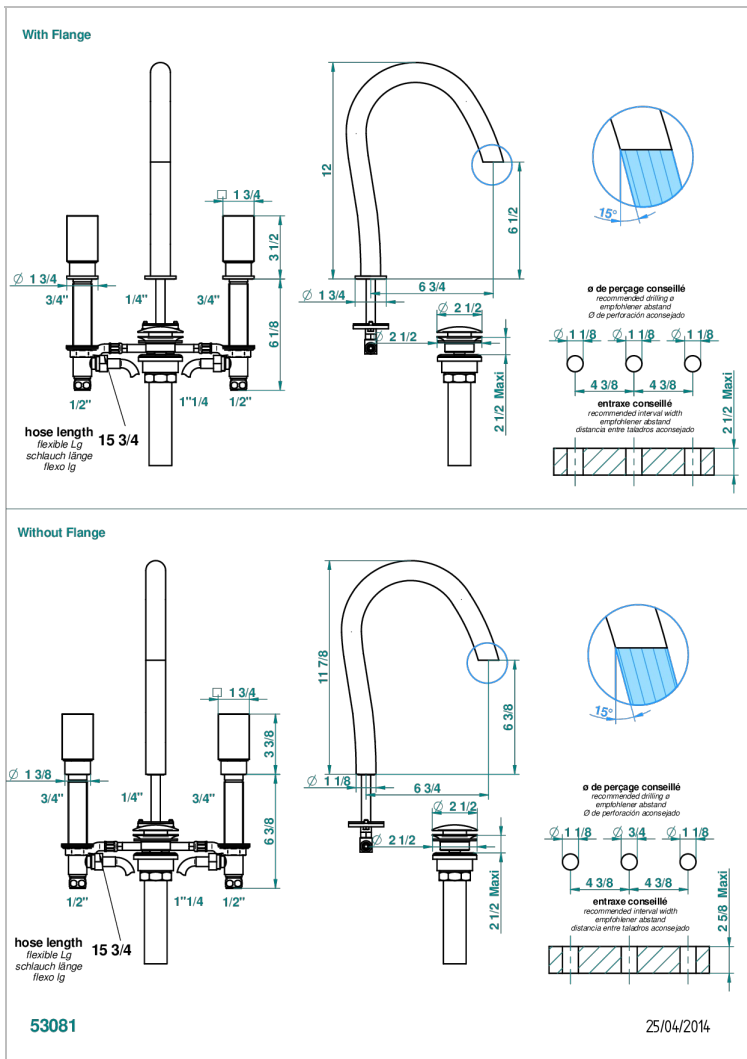

BEYOND CRYSTAL - CLEAR CRYSTAL

U6F-151M/US

Widespread lavatory set with drain for 1 1/4" + countertop

THG
PARIS

CHARACTERISTIC

- Beyond Crystal - Clear crystal
- Widespread lavatory set with drain for 1 1/4" + countertop

TECHNICAL SPECS

- Recommandé : 3 bars (max. 5 bars) - Advised : 43,5 psi (max. 72 psi)
- 5,7 l/min à 3 bars (1.5 gpm at 43.5 psi)

AVAILABLE FINITIONS

Black ceram - D30
Blush PVD - H62
Brass color PVD - H49
Brown bronze color PVD - F33
Chrome polished - A02
Chrome polished / gold polished - G02

Nickel antique / Sovereign - H28
Nickel color PVD - H55
Soft gold - F30
Soft matt gold - F31
Umber PVD - H66