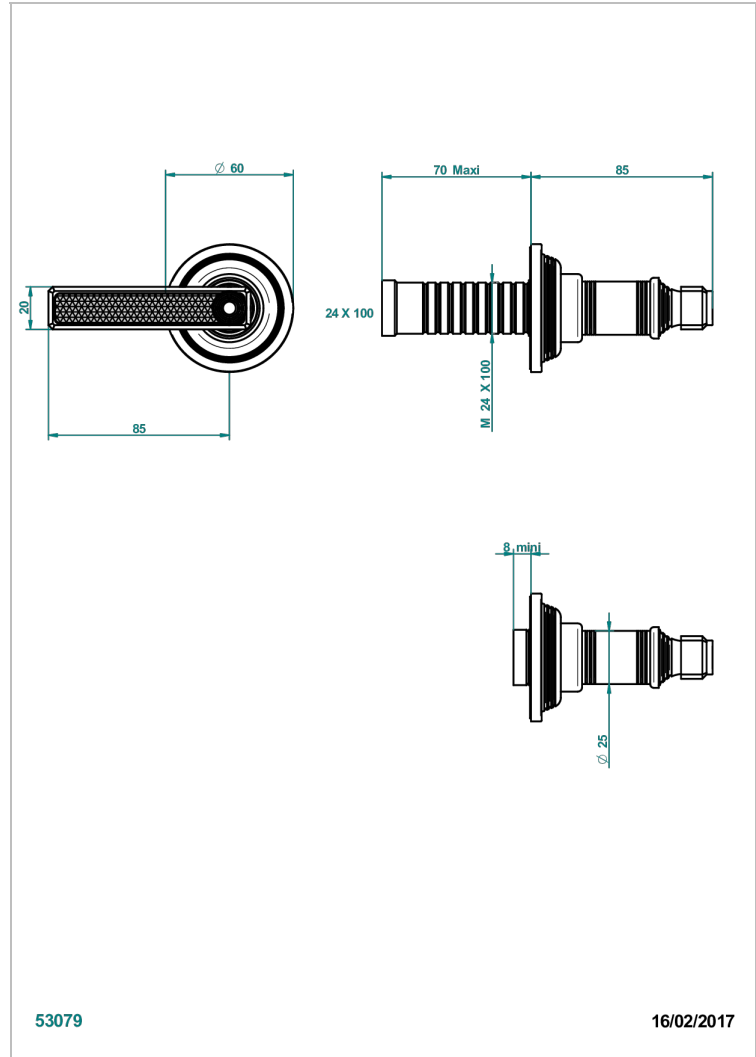

WEST COAST WITH GUILLOCHE DECOR WITH LEVER HANDLES

U9D-30B

Wall volume control 30 & 32 trim

CHARACTERISTIC

- West coast with Guilloché decor with lever handles
- Wall volume control 30 & 32 trim

RELATED SKU'S

- Ref. G00-32CUSA 3/4" Volume control wall valve with ceramic cartridge
- Ref. G00-32HUSA 3/4" Volume control wall valve with ceramic cartridge counterclockwise
- Ref. G00-30CUSA 1/2" volume control wall valve with ceramic cartridge
- Ref. G00-30HUSA 1/2" Volume control wall valve with ceramic cartridge counterclockwise