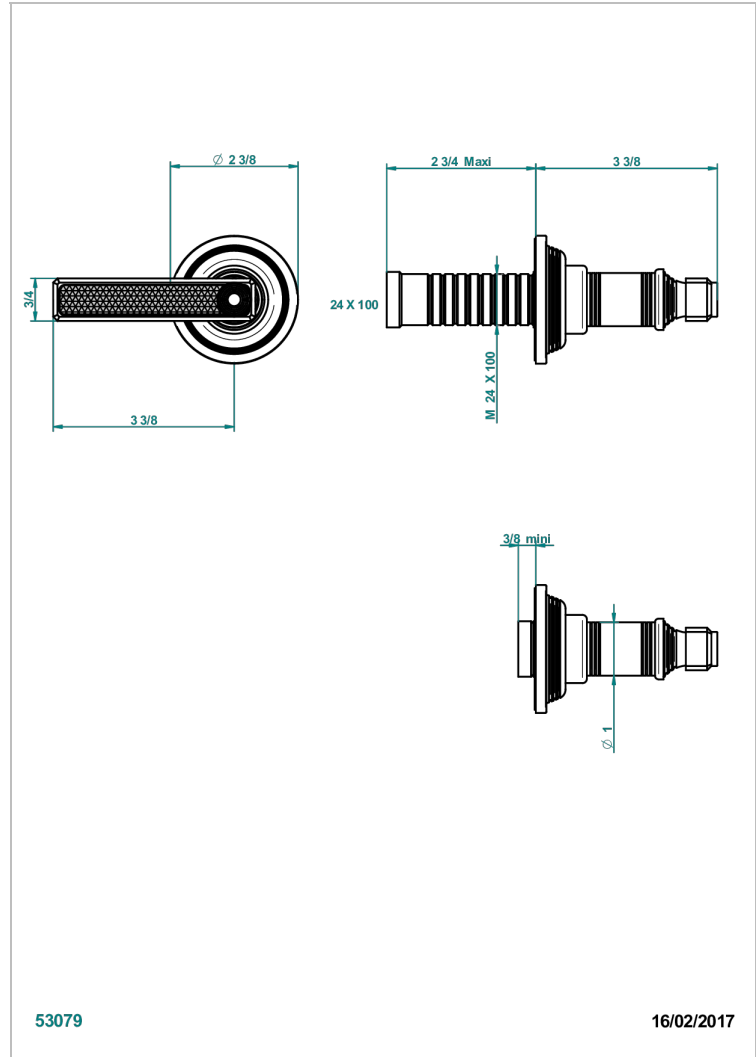

WEST COAST WITH GUILLOCHE DECOR WITH LEVER HANDLES

U9D-30B

Wall volume control 30 & 32 trim

53079

16/02/2017

CHARACTERISTIC

- West coast with Guilloché decor with lever handles
- Wall volume control 30 & 32 trim

RELATED SKU'S

- Ref. G00-32CUSA 3/4" Volume control wall valve with ceramic cartridge
- Ref. G00-32HUSA 3/4" Volume control wall valve with ceramic cartridge counterclockwise
- Ref. G00-30CUSA 1/2" volume control wall valve with ceramic cartridge
- Ref. G00-30HUSA 1/2" Volume control wall valve with ceramic cartridge counterclockwise