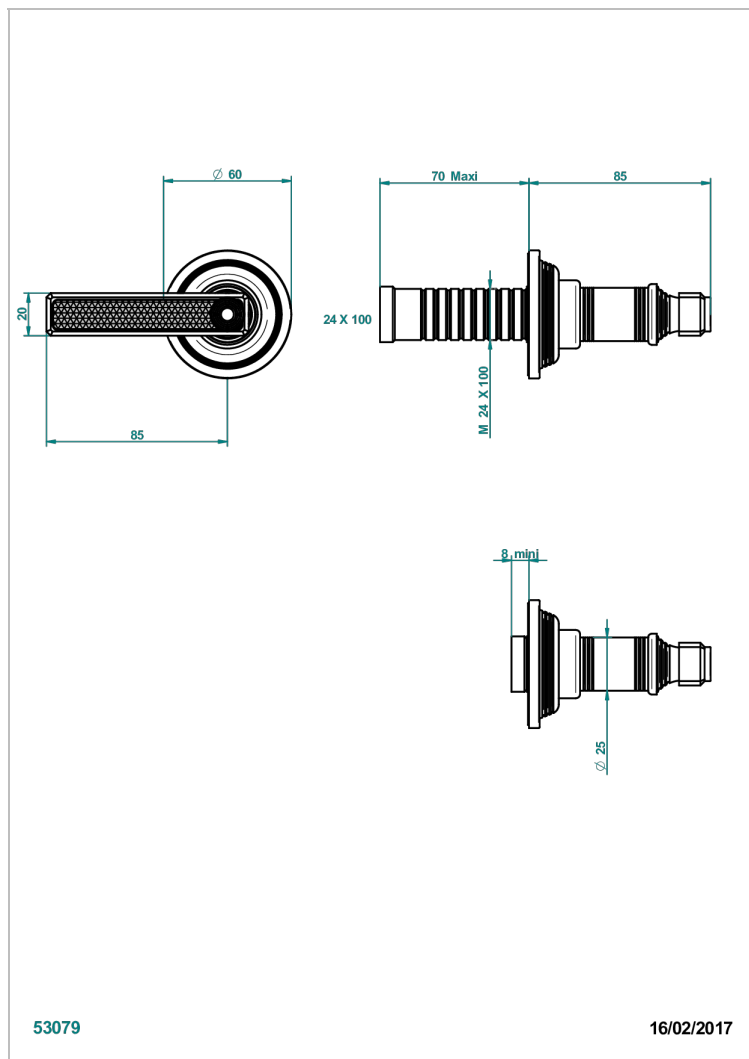

# WEST COAST WITH GUILLOCHE DECOR WITH LEVER

U9D-30B

Trim only for wall valve 1/2" ref.30/CA & 30/HA and 3/4" ref.32/CA & 32/HA and diverter ref.50/4VMA

53079

16/02/2017

## CHARACTERISTIC

- West coast with Guilloché decor with lever
- Trim only for wall valve 1/2" ref.30/CA & 30/HA and 3/4" ref.32/CA & 32/HA and diverter ref.50/4VMA

## RELATED SKU'S

- Ref. G00-30/CA Wall mounted 1/2" valve body with ceramic head, 1/4 turn left - no trim
- Ref. G00-30/HA Wall mounted 1/2" valve body with ceramic head, 1/4 turn right
- Ref. G00-32/CA Wall mounted 3/4" valve with ceramic head, 1/4 turn left - no trim
- Ref. G00-32/HA Wall mounted 3/4" valve body with ceramic head, 1/4 turn right - no trim