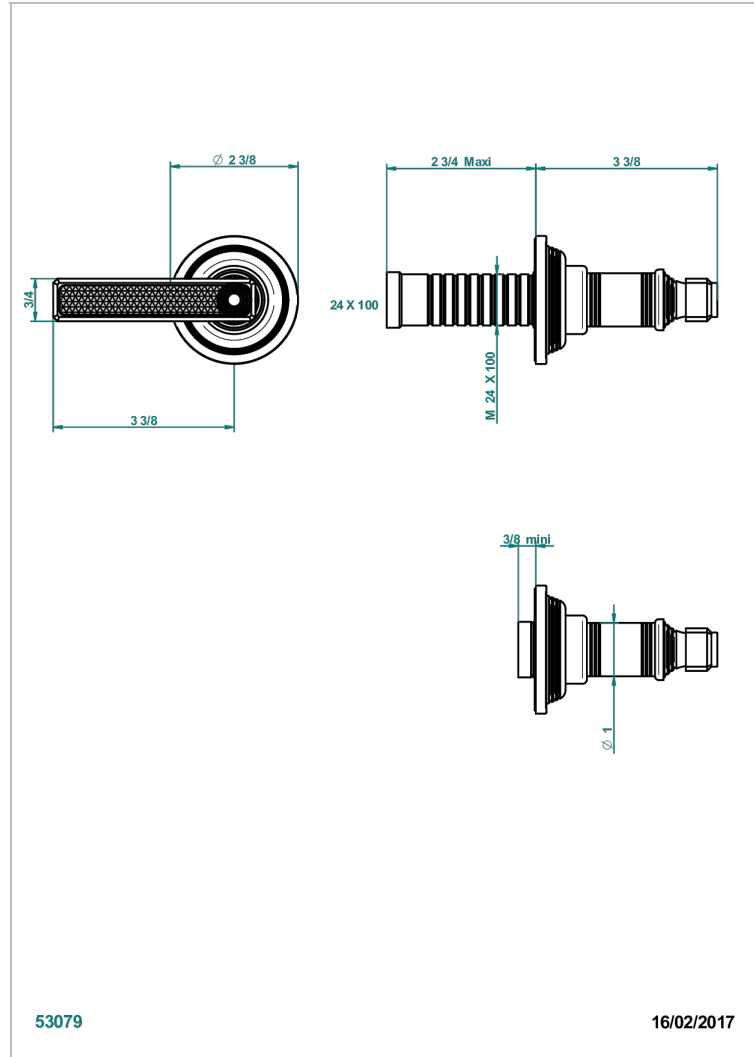

WEST COAST WITH GUILLOCHE DECOR WITH LEVER

U9D-30B

Trim only for wall valve 1/2" ref.30/CA & 30/HA and 3/4" ref.32/CA & 32/HA and diverter ref.50/4VMA

53079

16/02/2017

CHARACTERISTIC

- West coast with Guilloché decor with lever
- Trim only for wall valve 1/2" ref.30/CA & 30/HA and 3/4" ref.32/CA & 32/HA and diverter ref.50/4VMA

RELATED SKU'S

- Ref. G00-30/CA Wall mounted 1/2" valve body with ceramic head, 1/4 turn left - no trim
- Ref. G00-30/HA Wall mounted 1/2" valve body with ceramic head, 1/4 turn right
- Ref. G00-32/CA Wall mounted 3/4" valve with ceramic head, 1/4 turn left - no trim
- Ref. G00-32/HA Wall mounted 3/4" valve body with ceramic head, 1/4 turn right - no trim