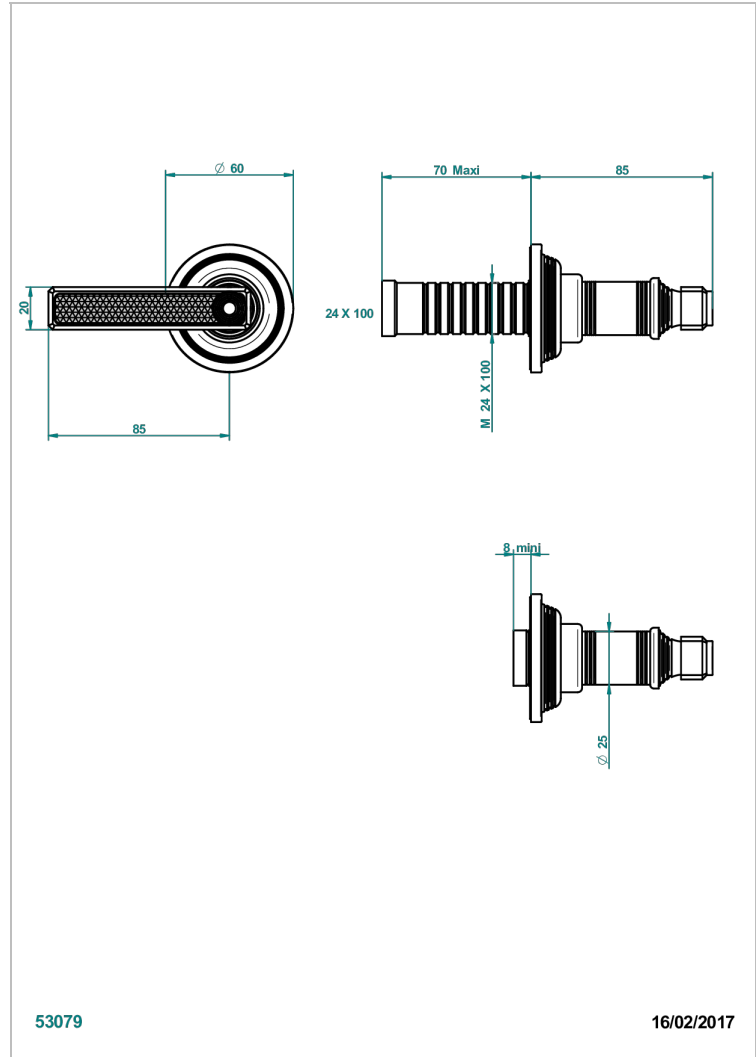

WEST COAST WITH GUILLOCHE DECOR WITH LEVER

U9D-30B

Trim only for wall valve 1/2" ref.30/CA & 30/HA and 3/4" ref.32/CA & 32/HA and diverter ref.50/4VMA

53079

16/02/2017

CHARACTERISTIC

- West coast with Guilloché decor with lever
- Trim only for wall valve 1/2" ref.30/CA & 30/HA and 3/4" ref.32/CA & 32/HA and diverter ref.50/4VMA

RELATED SKU'S

- Ref. G00-30/CA Wall mounted 1/2" valve body with ceramic head, 1/4 turn left - no trim
- Ref. G00-30/HA Wall mounted 1/2" valve body with ceramic head, 1/4 turn right
- Ref. G00-32/CA Wall mounted 3/4" valve with ceramic head, 1/4 turn left - no trim
- Ref. G00-32/HA Wall mounted 3/4" valve body with ceramic head, 1/4 turn right - no trim