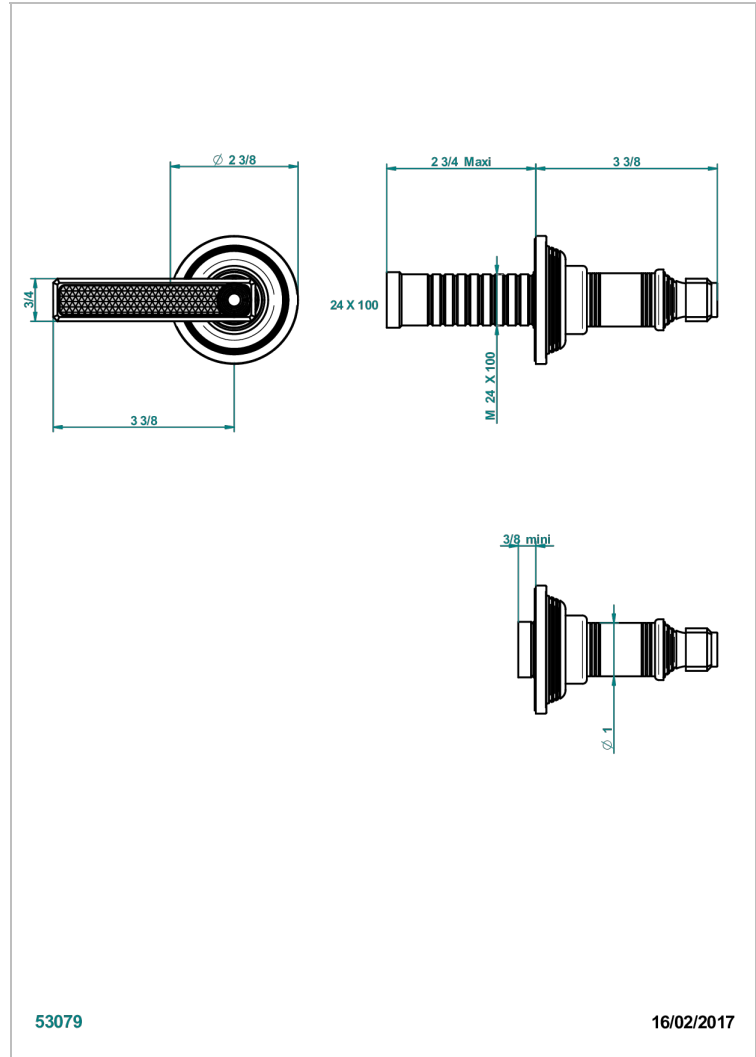

WEST COAST WITH GUILLOCHE DECOR WITH LEVER

U9D-30B

Trim only for wall valve 1/2" ref.30/CA & 30/HA and 3/4" ref.32/CA & 32/HA and diverter ref.50/4VMA

53079

16/02/2017

CHARACTERISTIC

- West coast with Guilloché decor with lever
- Trim only for wall valve 1/2" ref.30/CA & 30/HA and 3/4" ref.32/CA & 32/HA and diverter ref.50/4VMA

RELATED SKU'S

- Ref. G00-30/CA Wall mounted 1/2" valve body with ceramic head, 1/4 turn left - no trim
- Ref. G00-30/HA Wall mounted 1/2" valve body with ceramic head, 1/4 turn right
- Ref. G00-32/CA Wall mounted 3/4" valve with ceramic head, 1/4 turn left - no trim
- Ref. G00-32/HA Wall mounted 3/4" valve body with ceramic head, 1/4 turn right - no trim