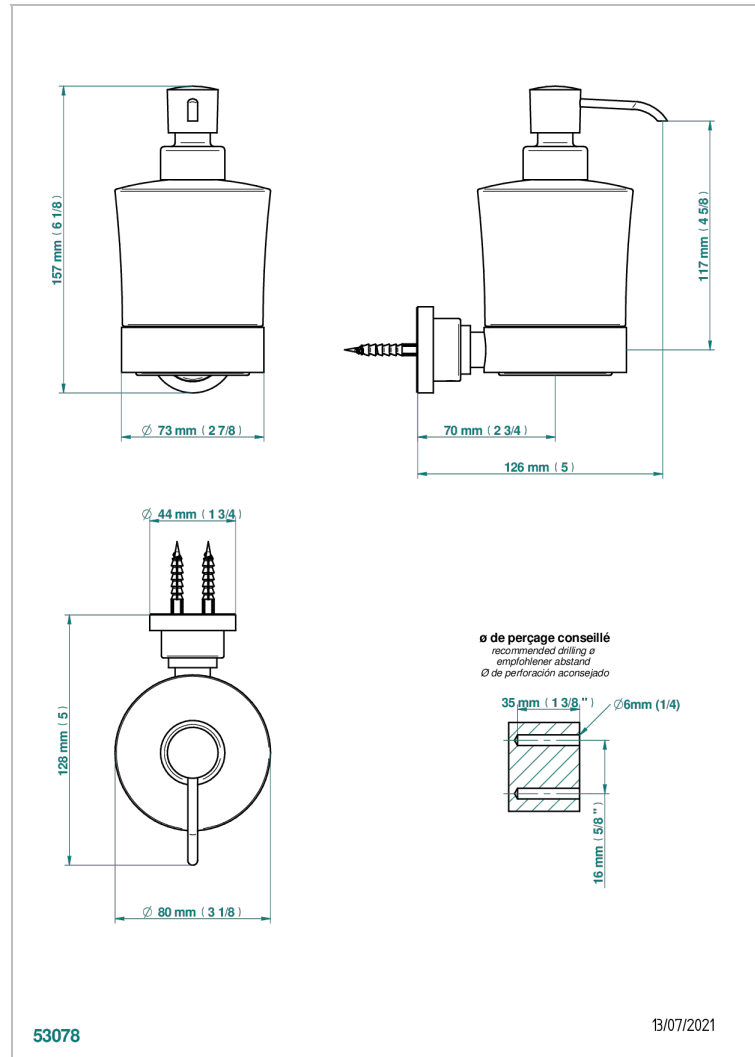

## CHARACTERISTIC

- Beyond Crystal - Blue crystal
- wall liquid soap dispenser