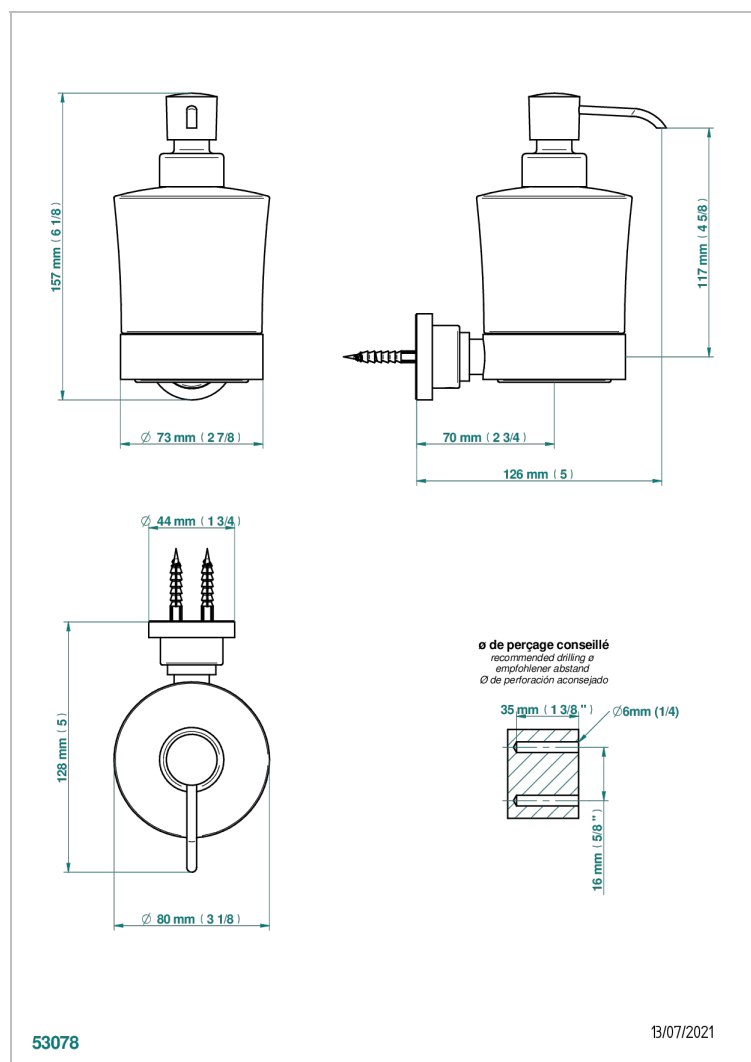

BEYOND CRYSTAL -BUE CRYSTAL

U6K-613

Wall mounted liquid soap dispenser

THG[®]
PARIS

CHARACTERISTIC

- Beyond Crystal -Bue crystal
- Wall mounted liquid soap dispenser

AVAILABLE FINITIONS

Antique nickel - H28
Black ceram - D30
Blush PVD - H62
Brass color PVD - H49
Brown bronze color PVD - F33
Gold color PVD - H52