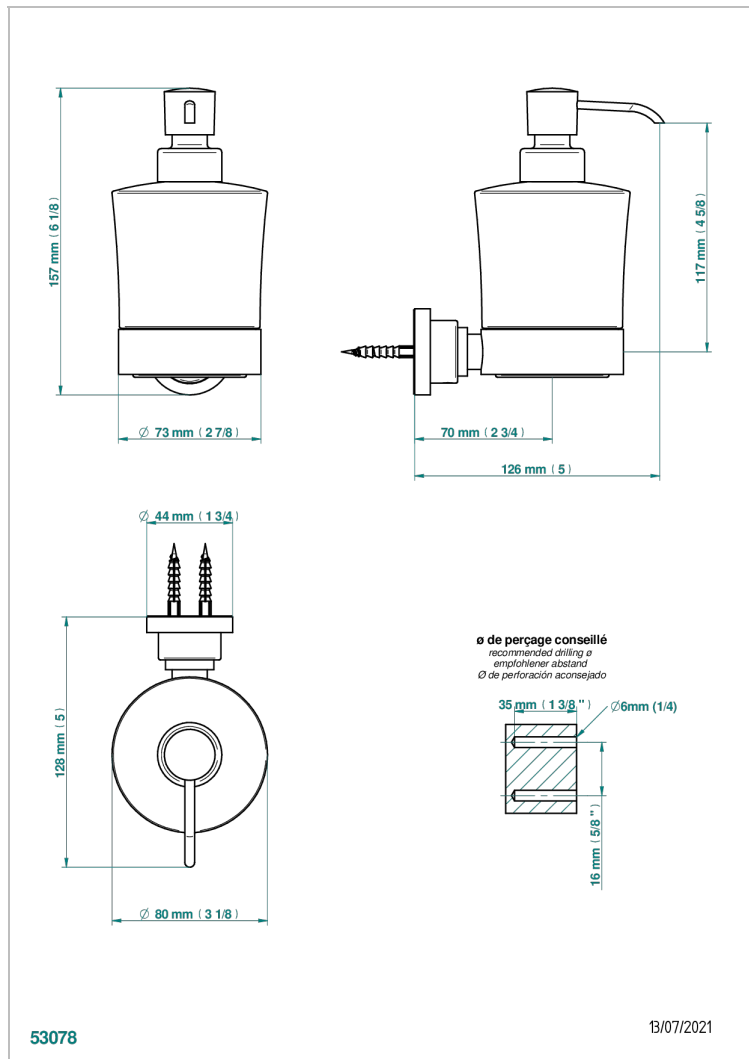

# BEYOND CRYSTAL -BUE CRYSTAL

U6K-613

Wall mounted liquid soap dispenser

THG<sup>®</sup>  
PARIS

## CHARACTERISTIC

- Beyond Crystal -Bue crystal
- Wall mounted liquid soap dispenser