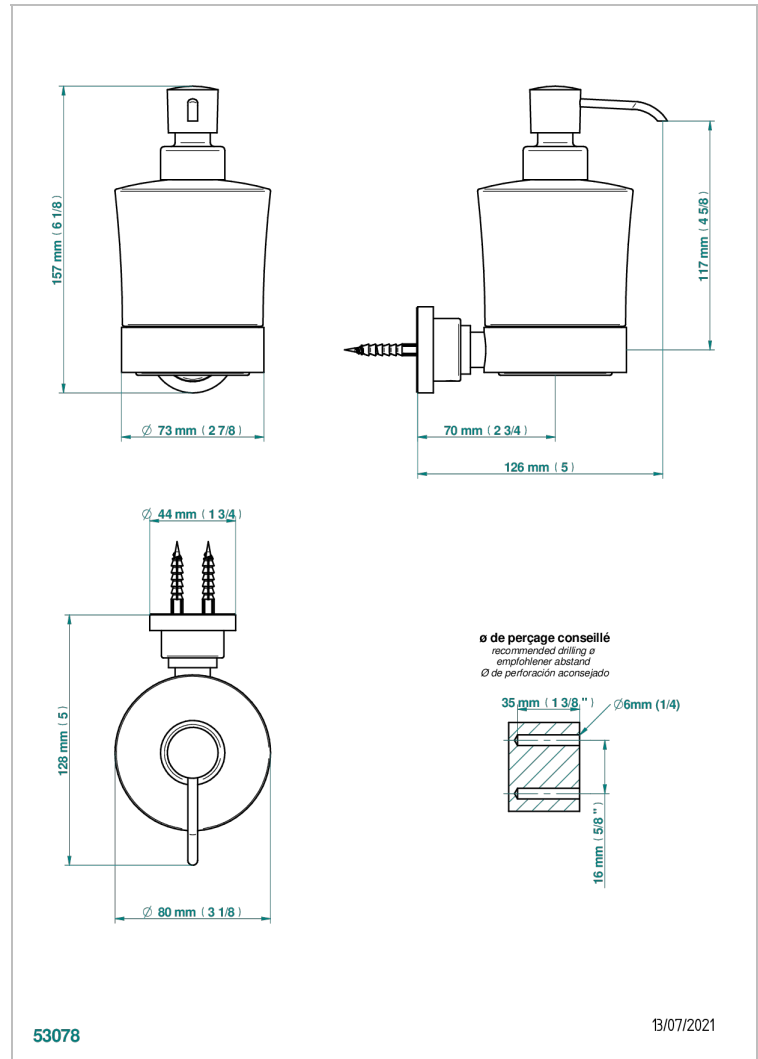

## CHARACTERISTIC

- Beyond Crystal -Bue crystal
- Wall mounted liquid soap dispenser