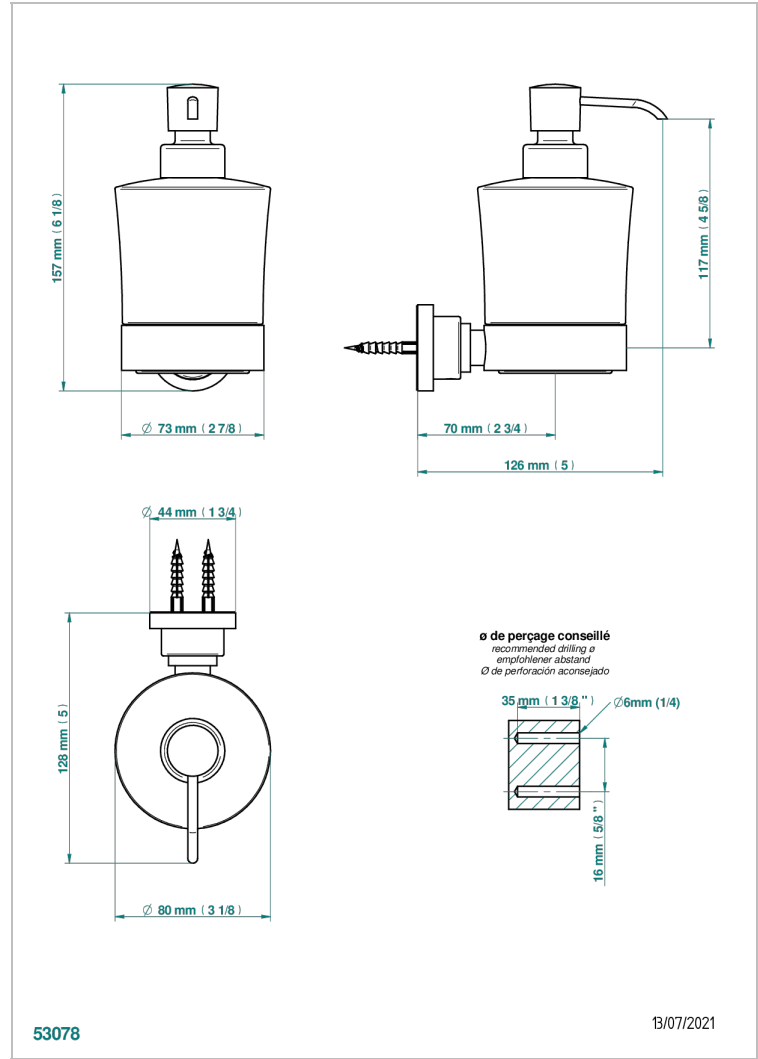

BEYOND CRYSTAL -BUE CRYSTAL

U6K-613

壁挂式皂液器

THG[®]
PARIS

特色

- Beyond Crystal -Bue crystal
- 壁挂式皂液器

可选饰面

Black ceram - D30
Blush PVD - H62
Graphite PVD - H64
Matt Umber PVD - H67
Matt blush PVD - H60
Matt graphite PVD - H65