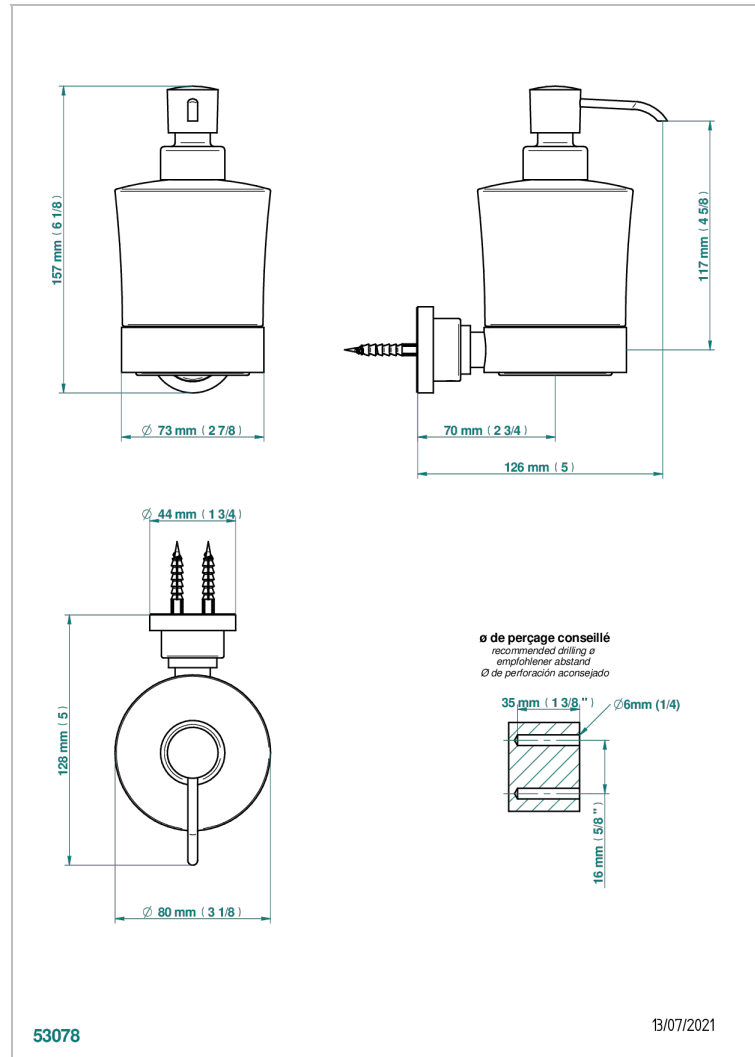

BEYOND CRYSTAL - CHAMPAGNE CRYSTAL

U6J-613

wall liquid soap dispenser

THG[®]
PARIS

CHARACTERISTIC

- Beyond Crystal - Champagne crystal
- wall liquid soap dispenser

AVAILABLE FINITIONS

Black ceram - D30
Blush PVD - H62
Brass color PVD - H49
Brown bronze color PVD - F33
Chrome polished - A02
Chrome polished / gold polished - G02

Nickel antique / Sovereign - H28
Nickel color PVD - H55
Soft gold - F30
Soft matt gold - F31
Umber PVD - H66