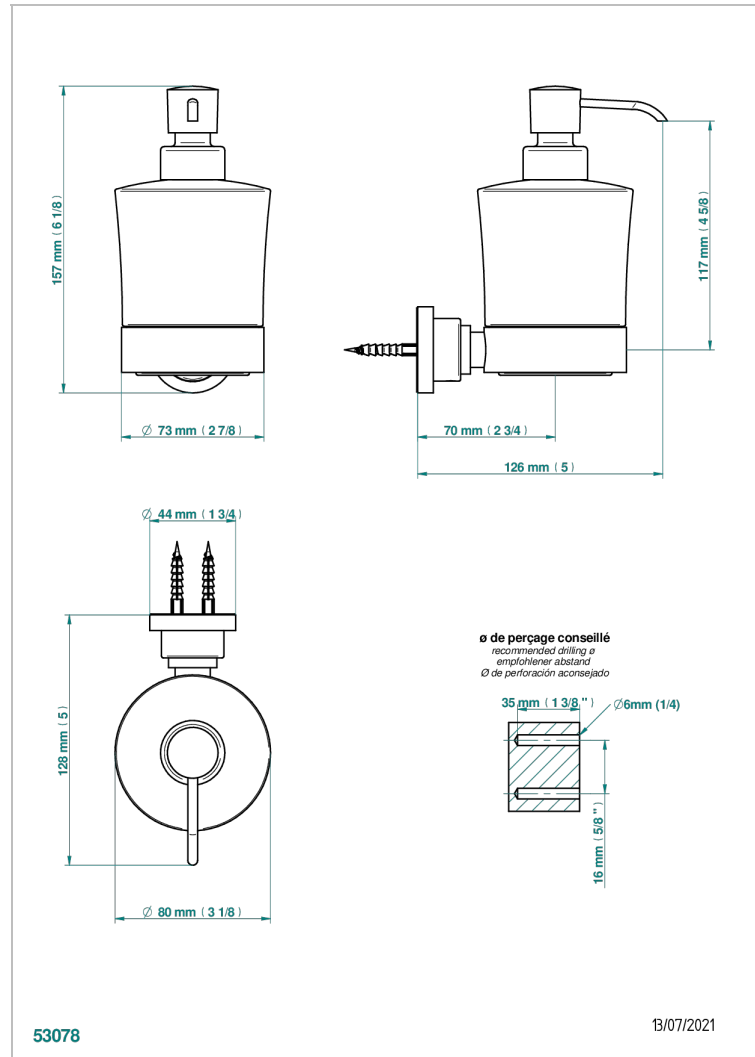

## CHARACTERISTIC

- Beyond Crystal - Champagne crystal
- Wall mounted liquid soap dispenser