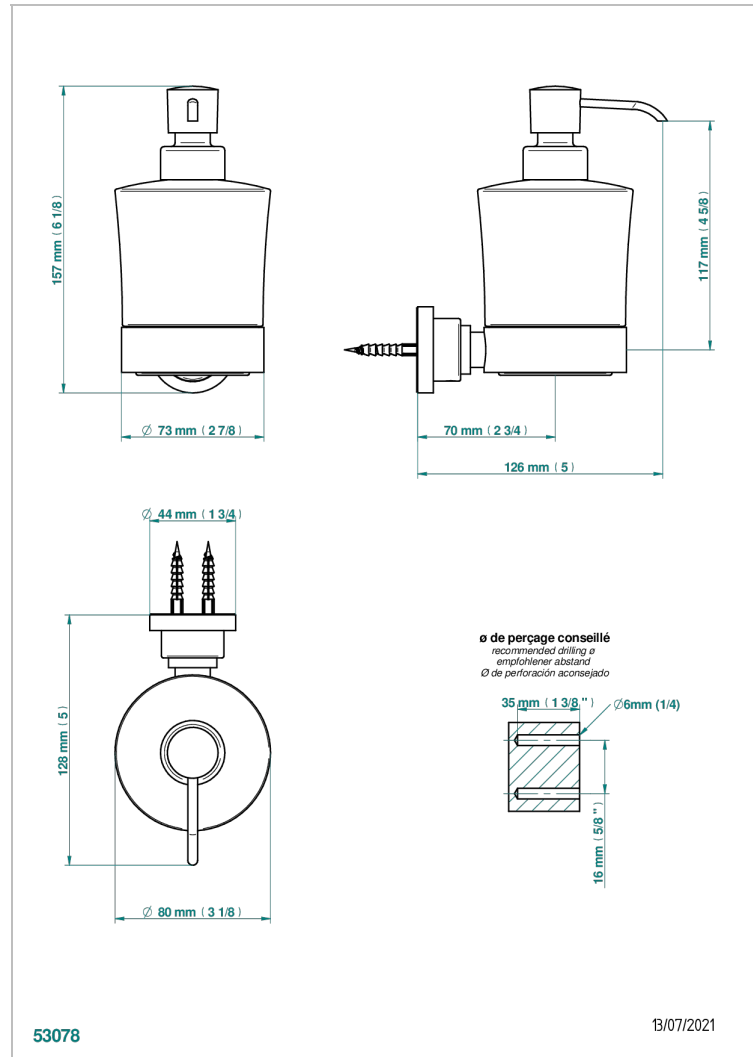

BEYOND CRYSTAL - CHAMPAGNE CRYSTAL

U6J-613

Wall mounted liquid soap dispenser

THG[®]
PARIS

CHARACTERISTIC

- Beyond Crystal - Champagne crystal
- Wall mounted liquid soap dispenser

AVAILABLE FINITIONS

Antique nickel - H28
Black ceram - D30
Blush PVD - H62
Brass color PVD - H49
Brown bronze color PVD - F33
Gold color PVD - H52