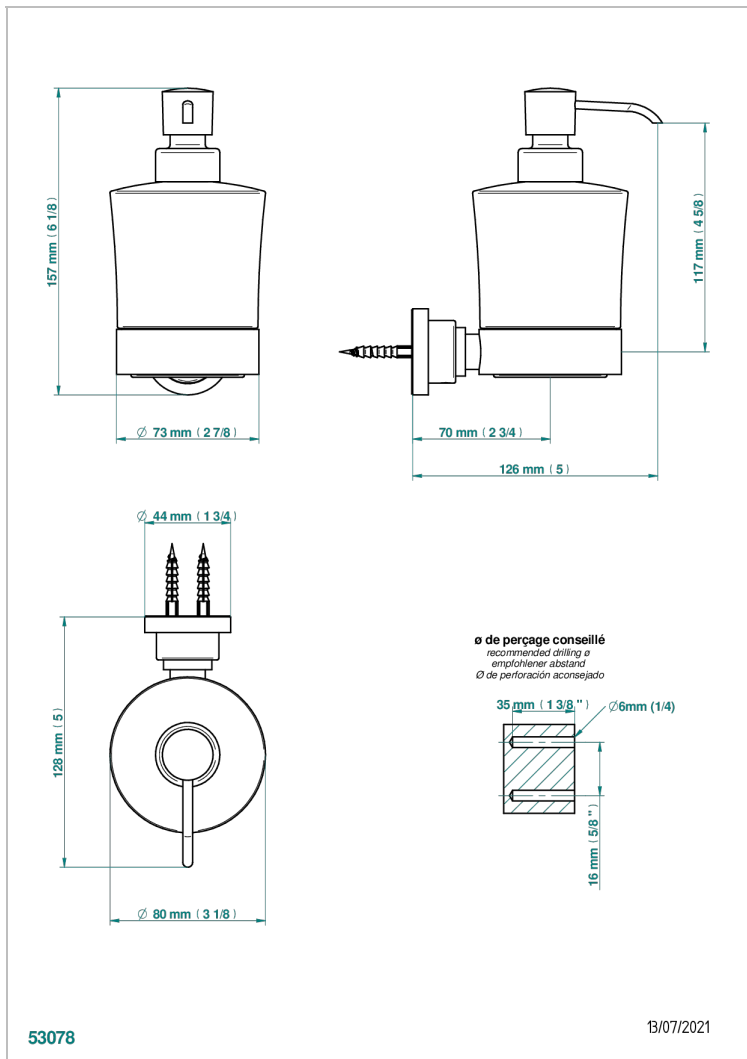

BEYOND CRYSTAL - RED CRYSTAL

U6H-613

Wall mounted liquid soap dispenser

THG[®]
PARIS

CHARACTERISTIC

- Beyond Crystal - Red crystal
- Wall mounted liquid soap dispenser

AVAILABLE FINITIONS

Antique nickel - H28
Black ceram - D30
Blush PVD - H62
Brass color PVD - H49
Brown bronze color PVD - F33
Gold color PVD - H52