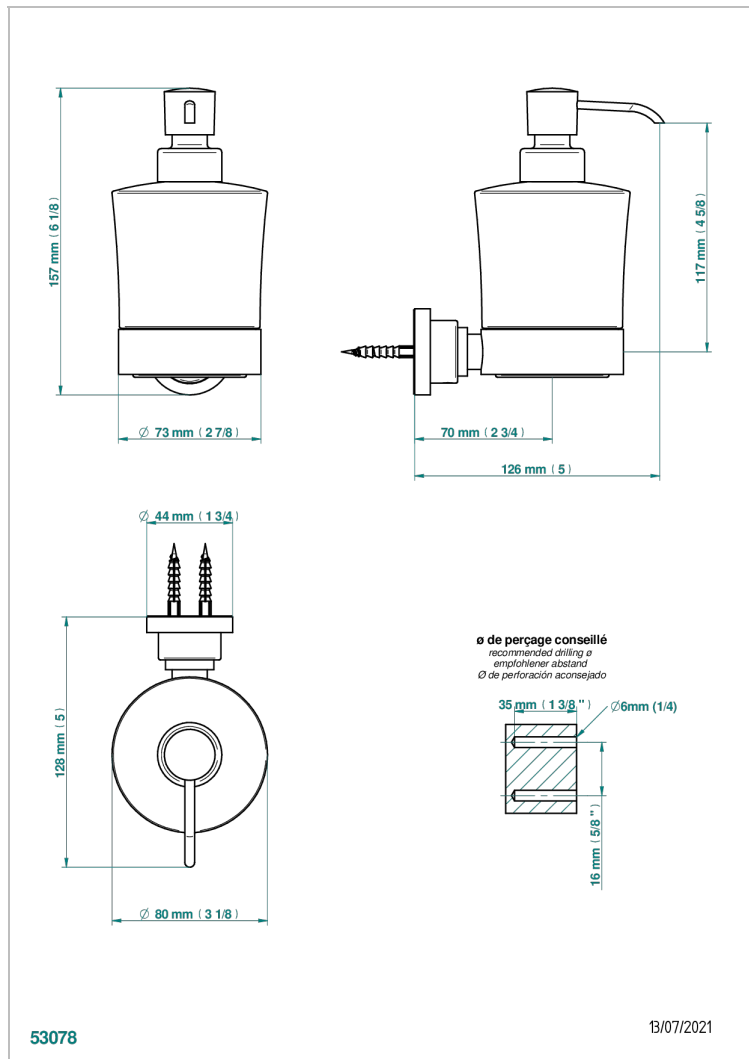

# BEYOND CRYSTAL - RED CRYSTAL

U6H-613

Wall mounted liquid soap dispenser

THG<sup>®</sup>  
PARIS

## CHARACTERISTIC

- Beyond Crystal - Red crystal
- Wall mounted liquid soap dispenser