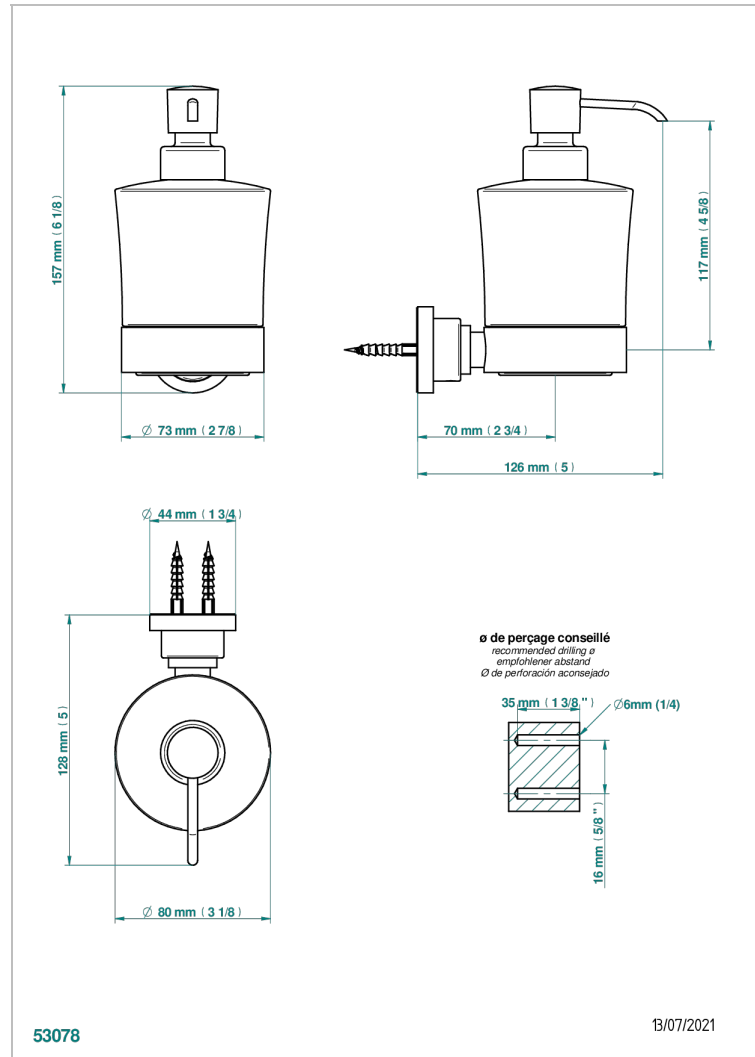

# BEYOND CRYSTAL - CLEAR CRYSTAL

U6F-613

wall liquid soap dispenser

THG<sup>®</sup>  
PARIS

## CHARACTERISTIC

- Beyond Crystal - Clear crystal
- wall liquid soap dispenser