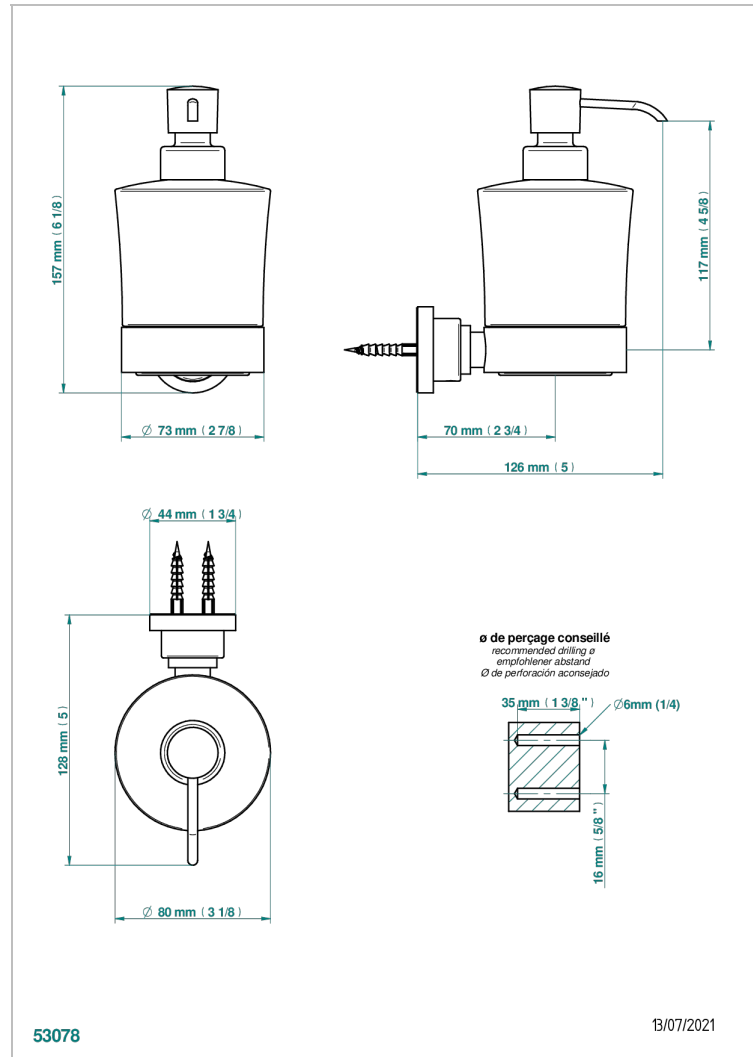

BEYOND CRYSTAL - CLEAR CRYSTAL

U6F-613

Wall mounted liquid soap dispenser

THG[®]
PARIS

CHARACTERISTIC

- Beyond Crystal - Clear crystal
- Wall mounted liquid soap dispenser

AVAILABLE FINITIONS

Antique nickel - H28
Black ceram - D30
Blush PVD - H62
Brass color PVD - H49
Brown bronze color PVD - F33
Gold color PVD - H52