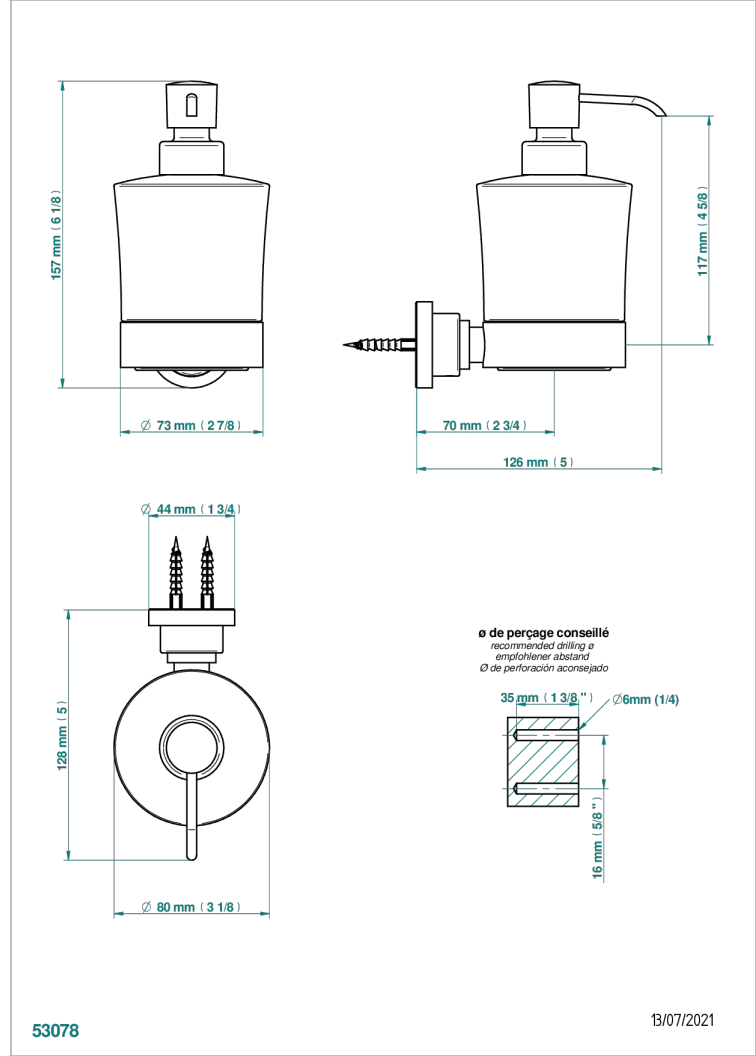

BEYOND CRYSTAL - CLEAR CRYSTAL

U6F-613

Wall mounted liquid soap dispenser

THG[®]
PARIS

CHARACTERISTIC

- Beyond Crystal - Clear crystal
- Wall mounted liquid soap dispenser

AVAILABLE FINITIONS

Antique nickel - H28
Black ceram - D30
Blush PVD - H62
Brass color PVD - H49
Brown bronze color PVD - F33
Gold color PVD - H52