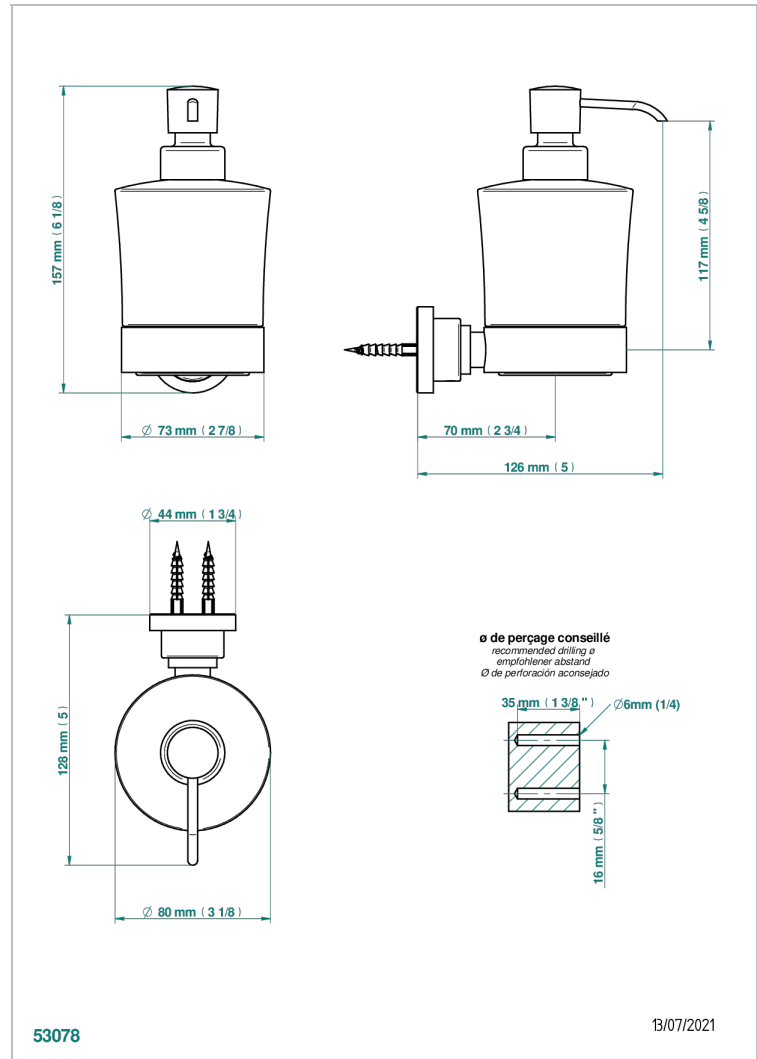

ESTRELA METAL INLAYS

U3L-613

wall liquid soap dispenser

THG[®]
PARIS

CHARACTERISTIC

- Estrela Metal inlays
- wall liquid soap dispenser

AVAILABLE FINITIONS

Black ceram - D30
Blush PVD - H62
Brass color PVD - H49
Brown bronze color PVD - F33
Chrome polished - A02
Gold color PVD - H52