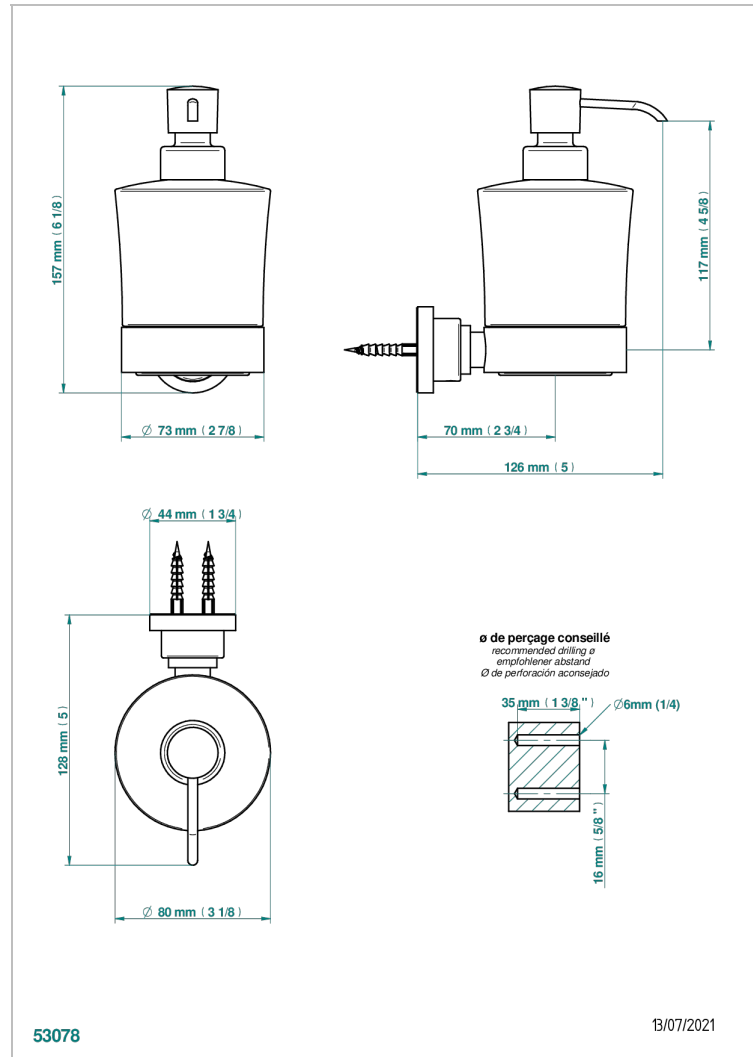

# ESTRELA WITH LEVER HANDLES

U3K-613

wall liquid soap dispenser

THG<sup>®</sup>  
PARIS

## CHARACTERISTIC

- Estrela with lever handles
- wall liquid soap dispenser