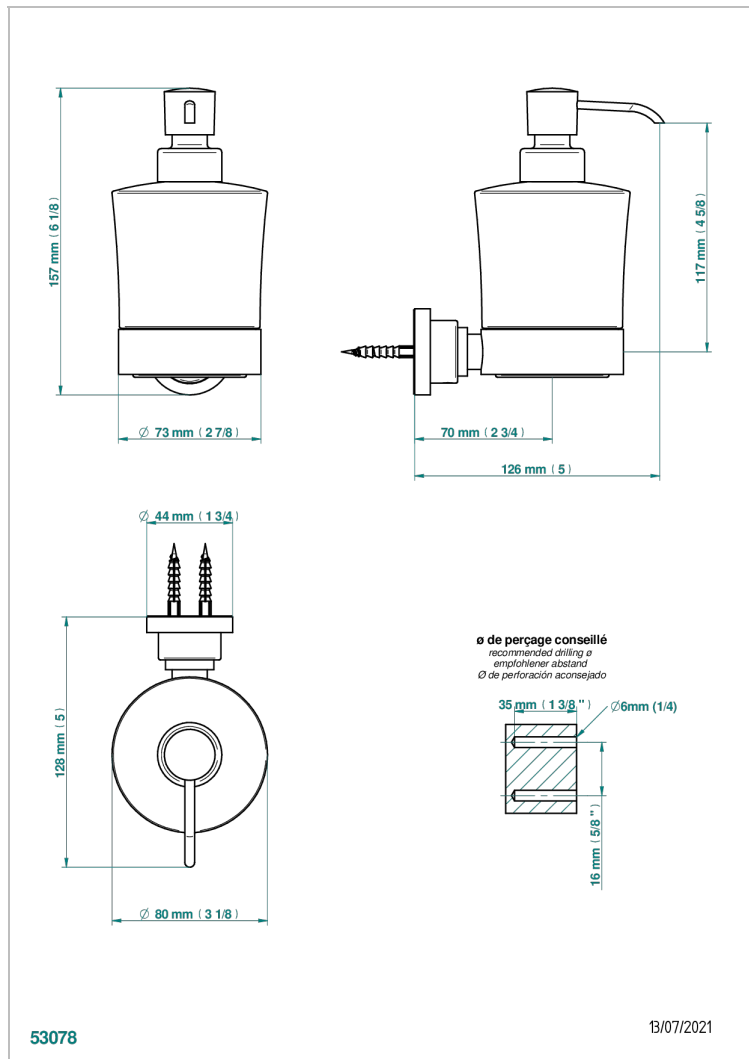

METAMORPHOSE WHITE CERAMIC

G6E-613

Wall mounted liquid soap dispenser

THG[®]
PARIS

CHARACTERISTIC

- Métamorphose White Ceramic
- Wall mounted liquid soap dispenser

AVAILABLE FINITIONS

Antique nickel - H28
Black ceram - D30
Blush PVD - H62
Brass color PVD - H49
Brown bronze color PVD - F33
Gold color PVD - H52