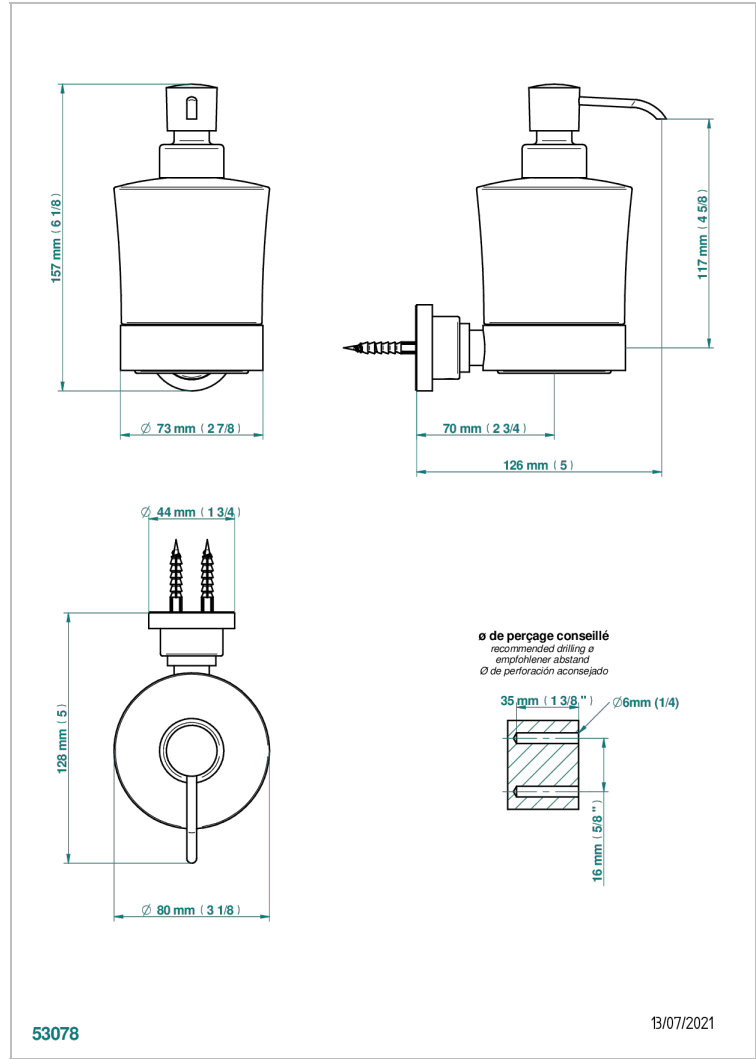

# METAMORPHOSE WHITE CERAMIC

G6E-613

Wall mounted liquid soap dispenser

THG<sup>®</sup>  
PARIS

## CHARACTERISTIC

- Métamorphose White Ceramic
- Wall mounted liquid soap dispenser