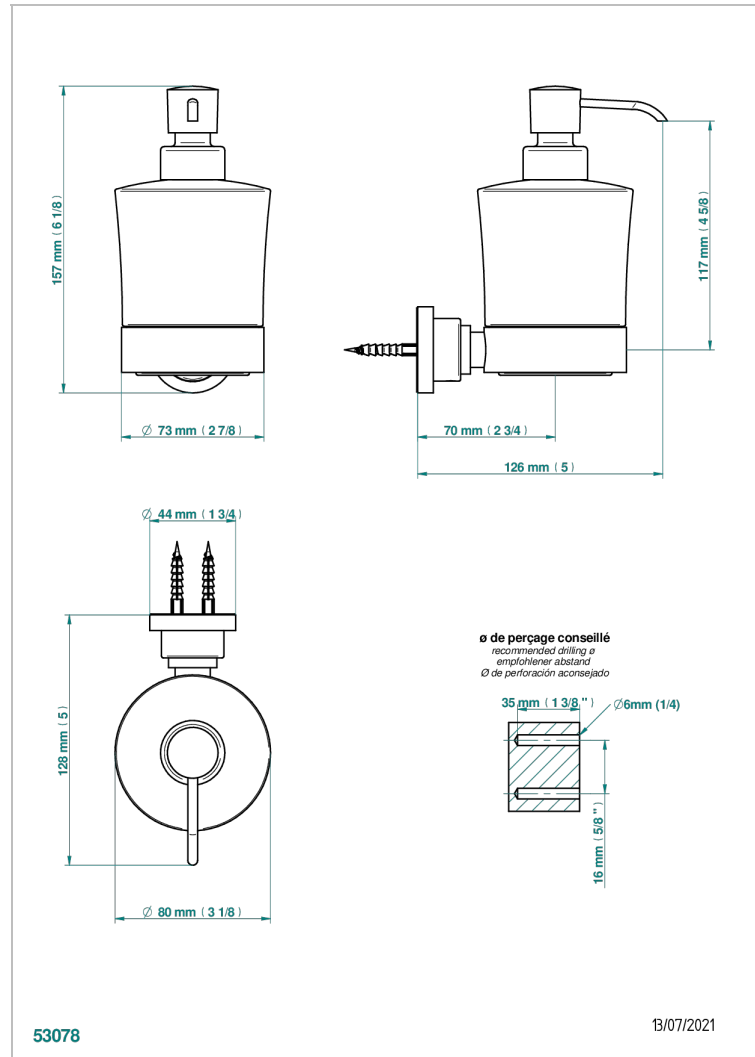

METAMORPHOSE BLACK CERAMIC

G6D-613

Wall mounted liquid soap dispenser

CHARACTERISTIC

- Métamorphose Black Ceramic
- Wall mounted liquid soap dispenser

AVAILABLE FINITIONS

Antique nickel - H28
Black ceramic - D30
Blush PVD - H62
Brass color PVD - H49
Brown bronze color PVD - F33
Gold color PVD - H52