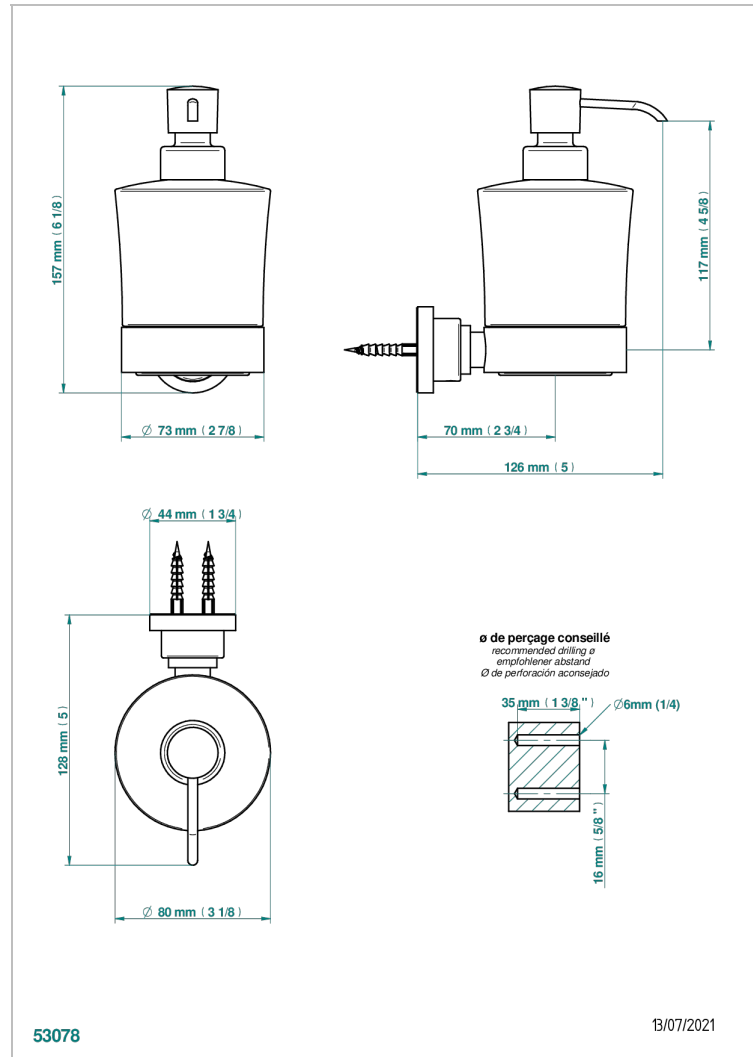

# METAMORPHOSE BLACK CERAMIC

G6D-613

Wall mounted liquid soap dispenser

THG<sup>®</sup>  
PARIS

## CHARACTERISTIC

- Métamorphose Black Ceramic
- Wall mounted liquid soap dispenser