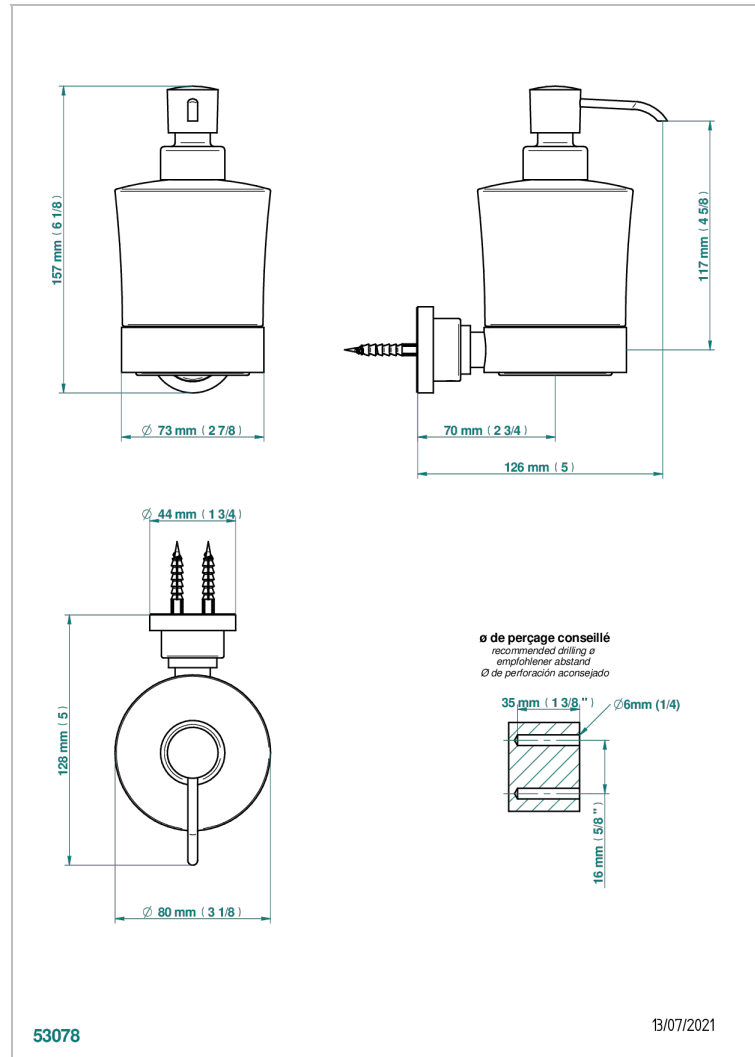

# METAMORPHOSE BLACK CERAMIC

G6D-613

Wall mounted liquid soap dispenser

THG<sup>®</sup>  
PARIS

## CHARACTERISTIC

- Métamorphose Black Ceramic
- Wall mounted liquid soap dispenser