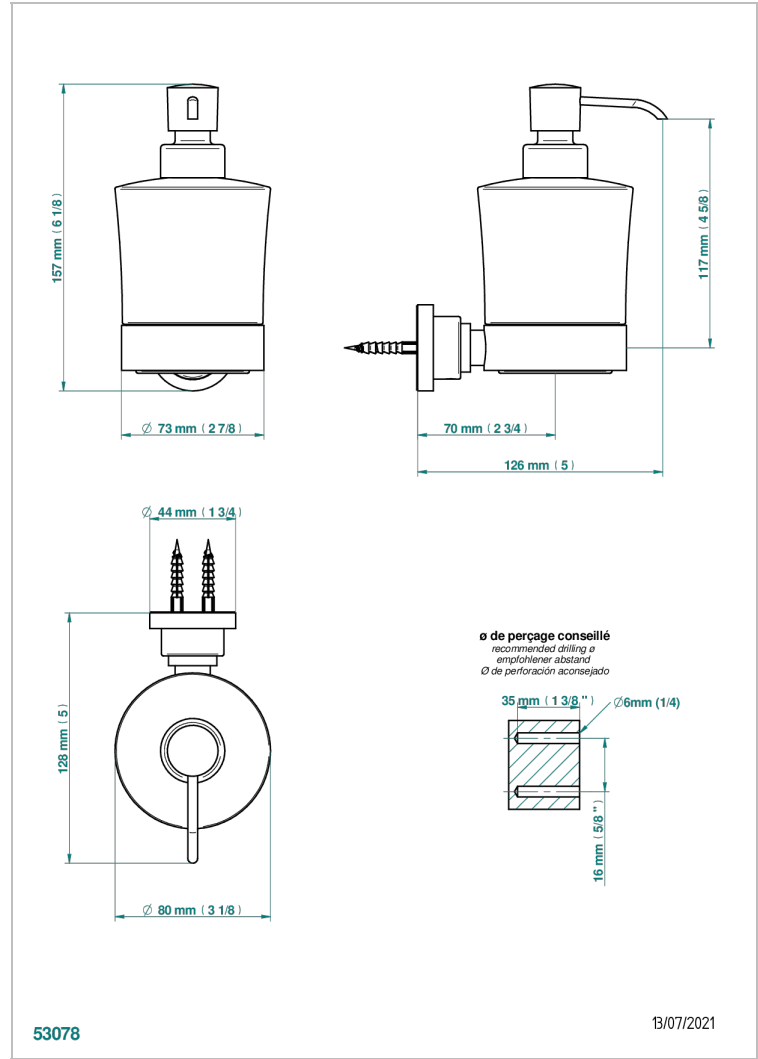

METAMORPHOSE BLACK CERAMIC

G6D-613

壁挂式皂液器

THG[®]
PARIS

特色

- Métamorphose Black Ceramic
- 壁挂式皂液器

可选饰面

Black ceram - D30
Blush PVD - H62
Graphite PVD - H64
Matt Umber PVD - H67
Matt blush PVD - H60
Matt graphite PVD - H65