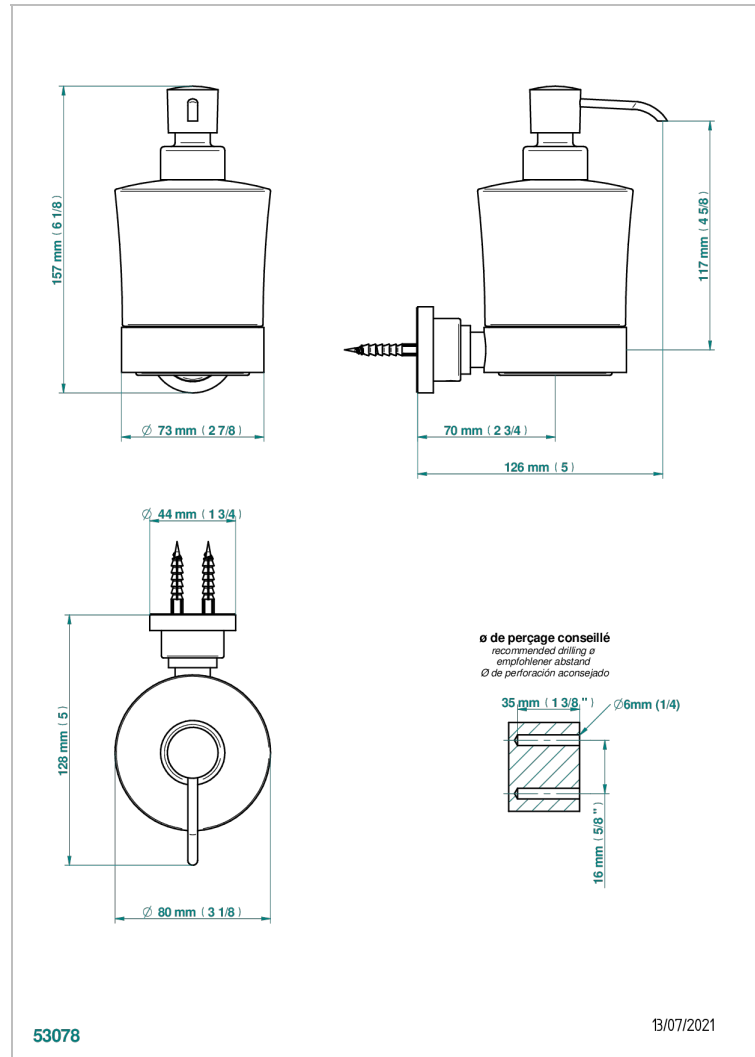

# METAMORPHOSE CARBON

G6C-613

wall liquid soap dispenser

## CHARACTERISTIC

- Métamorphose Carbon
- wall liquid soap dispenser