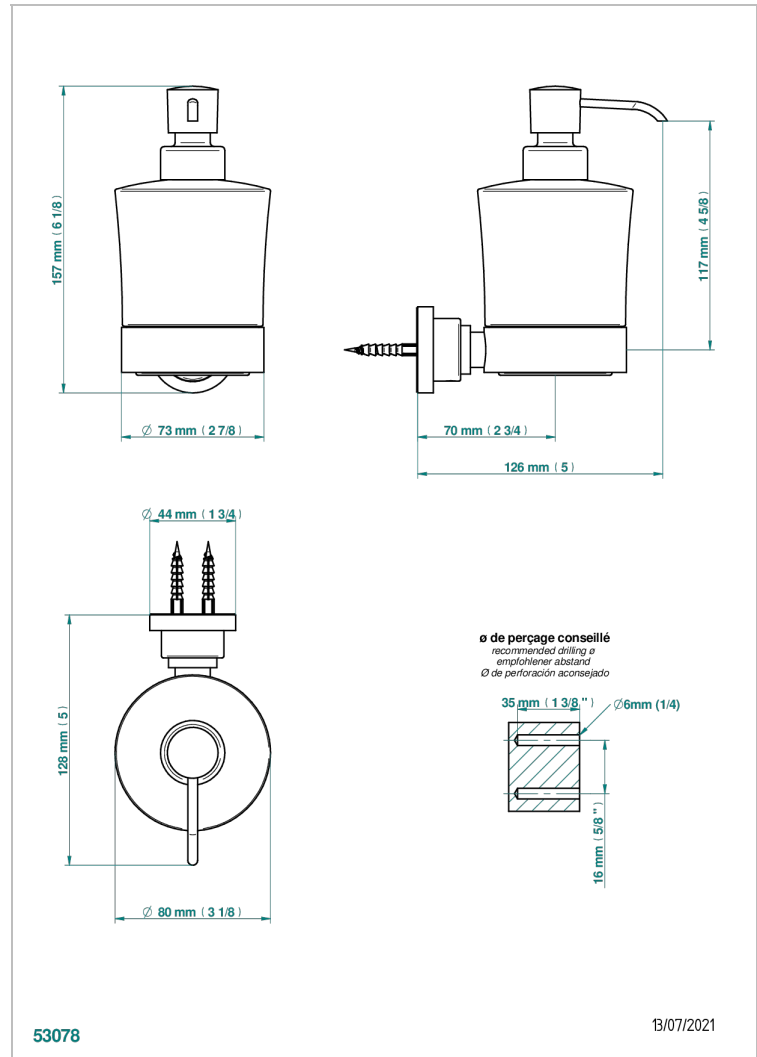

METAMORPHOSE CARBON

G6C-613

Wall mounted liquid soap dispenser

CHARACTERISTIC

- Métamorphose Carbon
- Wall mounted liquid soap dispenser

AVAILABLE FINITIONS

Antique nickel - H28
Black ceram - D30
Blush PVD - H62
Brass color PVD - H49
Brown bronze color PVD - F33
Gold color PVD - H52