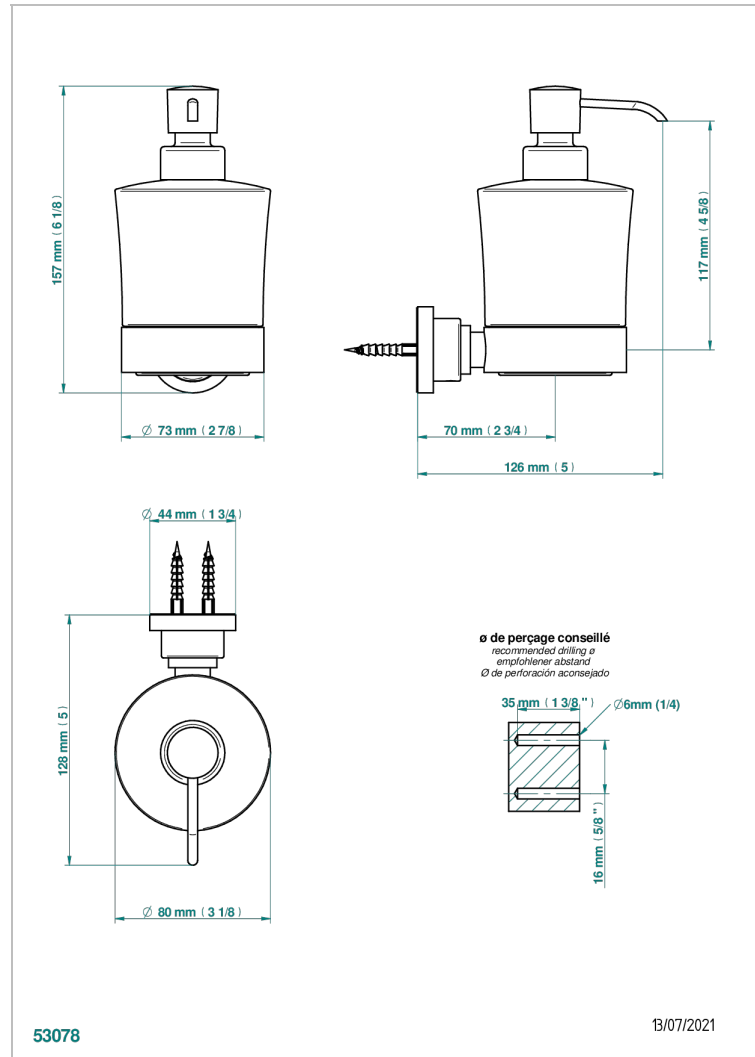

METAMORPHOSE CARBON

G6C-613

Wall mounted liquid soap dispenser

CHARACTERISTIC

- Métamorphose Carbon
- Wall mounted liquid soap dispenser

AVAILABLE FINITIONS

Antique nickel - H28
Black ceram - D30
Blush PVD - H62
Brass color PVD - H49
Brown bronze color PVD - F33
Gold color PVD - H52