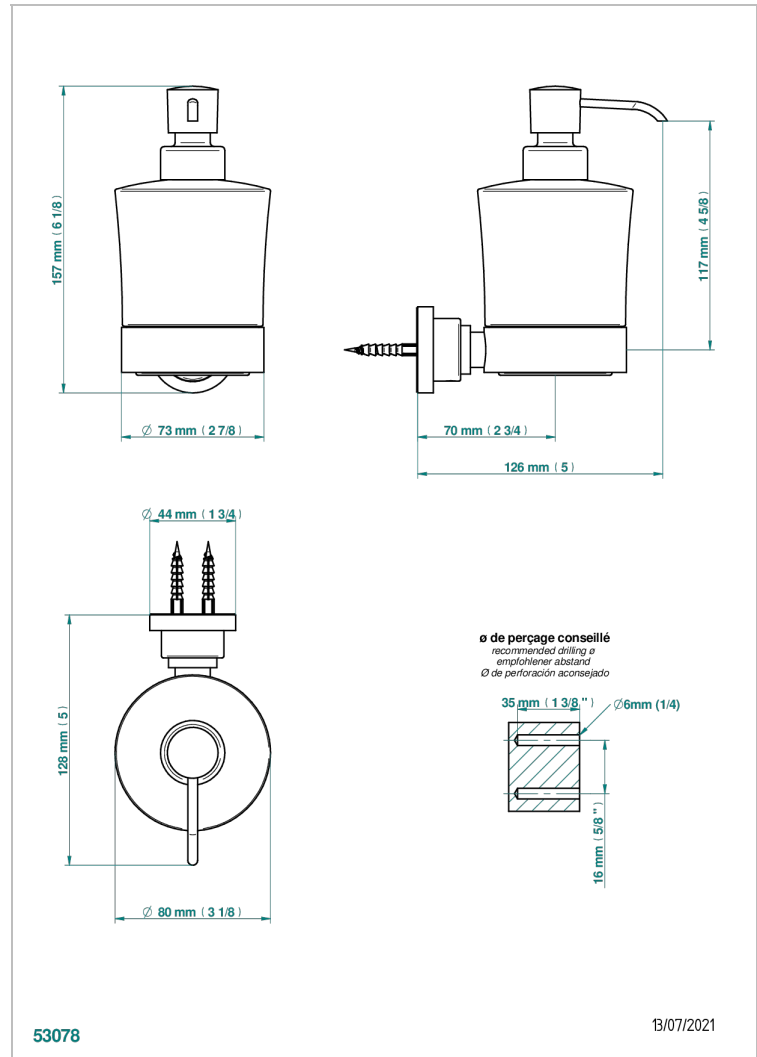

# METAMORPHOSE CARBON

G6C-613

Wall mounted liquid soap dispenser

THG<sup>®</sup>  
PARIS

## CHARACTERISTIC

- Métamorphose Carbon
- Wall mounted liquid soap dispenser