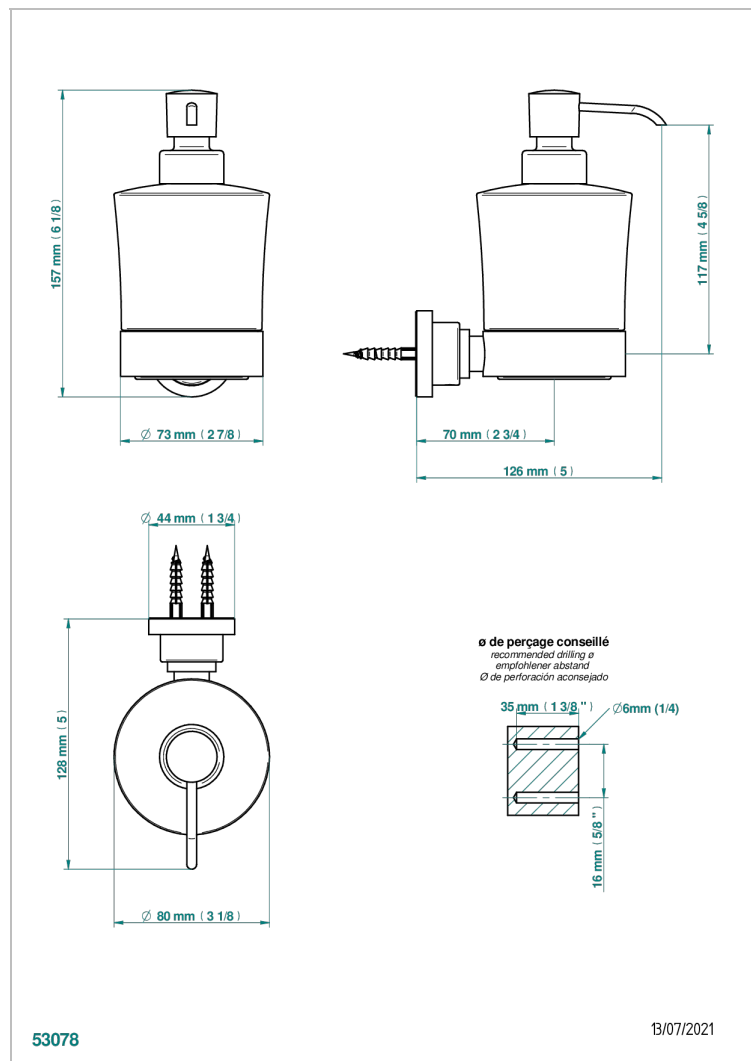

METAMORPHOSE WITH LEVER HANDLES

G6B-613

wall liquid soap dispenser

CHARACTERISTIC

- Métamorphose with lever handles
- wall liquid soap dispenser

AVAILABLE FINITIONS

Black ceram - D30
Blush PVD - H62
Brass color PVD - H49
Brown bronze color PVD - F33
Chrome polished - A02
Copper antique matt, coated - H07