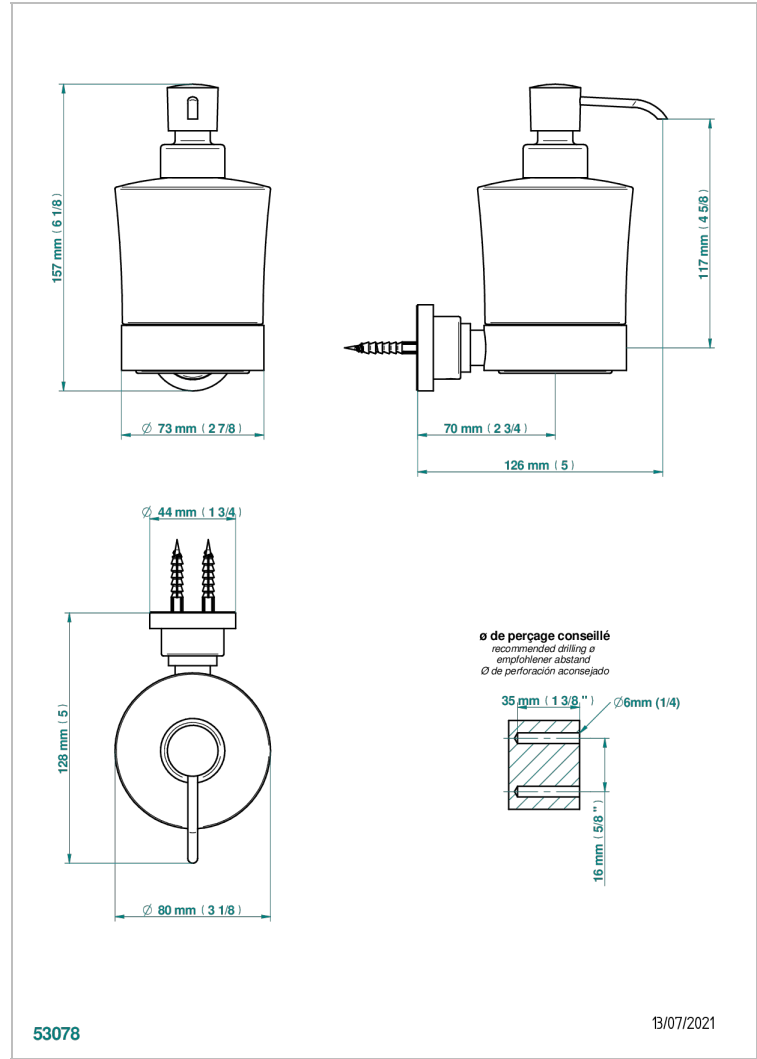

METAMORPHOSE WITH LEVER

G6B-613

Wall mounted liquid soap dispenser

THG[®]
PARIS

CHARACTERISTIC

- Métamorphose with lever
- Wall mounted liquid soap dispenser

AVAILABLE FINITIONS

Antique nickel - H28
Black ceram - D30
Blush PVD - H62
Brass color PVD - H49
Brown bronze color PVD - F33
Gold color PVD - H52