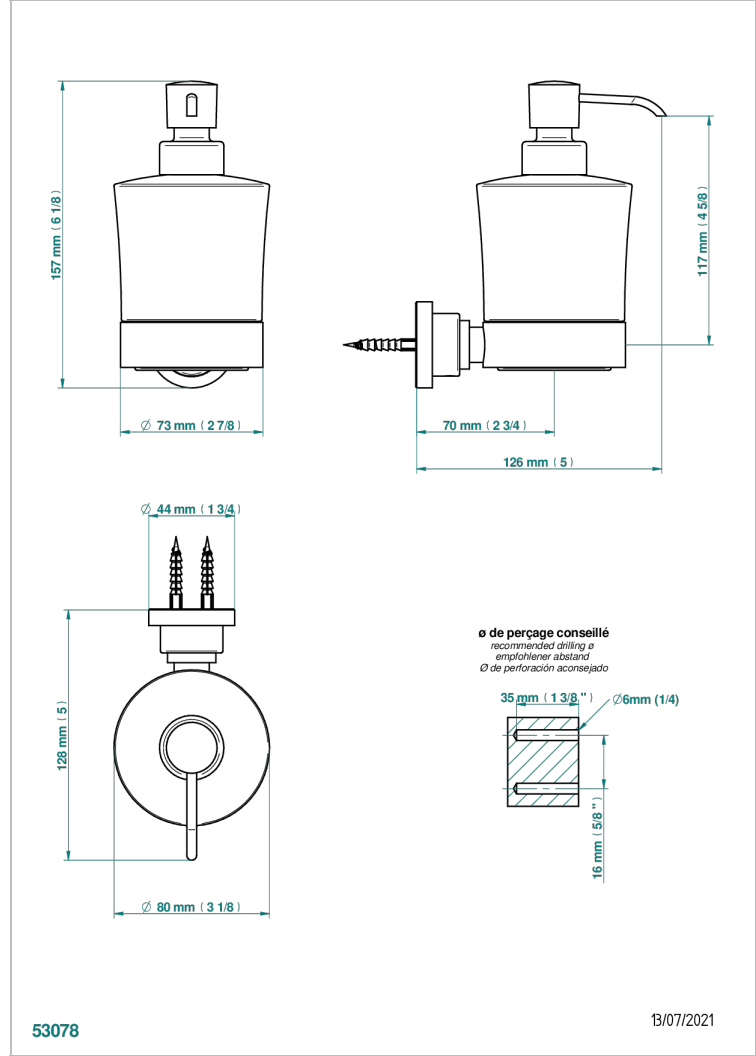

METAMORPHOSE WITH LEVER

G6B-613

壁挂式皂液器

THG[®]
PARIS

特色

- Métamorphose with lever
- 壁挂式皂液器

可选饰面

Black ceram - D30
Blush PVD - H62
Graphite PVD - H64
Matt Umber PVD - H67
Matt blush PVD - H60
Matt graphite PVD - H65