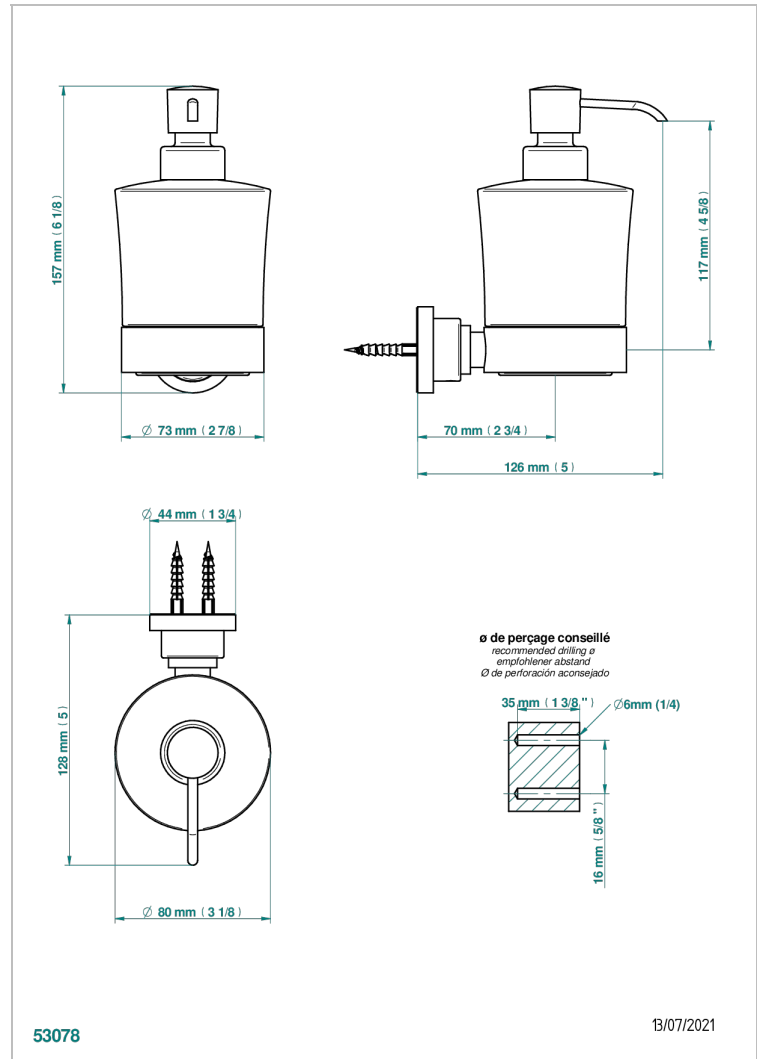

METAMORPHOSE

G6A-613

wall liquid soap dispenser

CHARACTERISTIC

- Métamorphose
- wall liquid soap dispenser

AVAILABLE FINITIONS

Black ceram - D30
Blush PVD - H62
Brass color PVD - H49
Brown bronze color PVD - F33
Chrome polished - A02
Copper antique matt, coated - H07