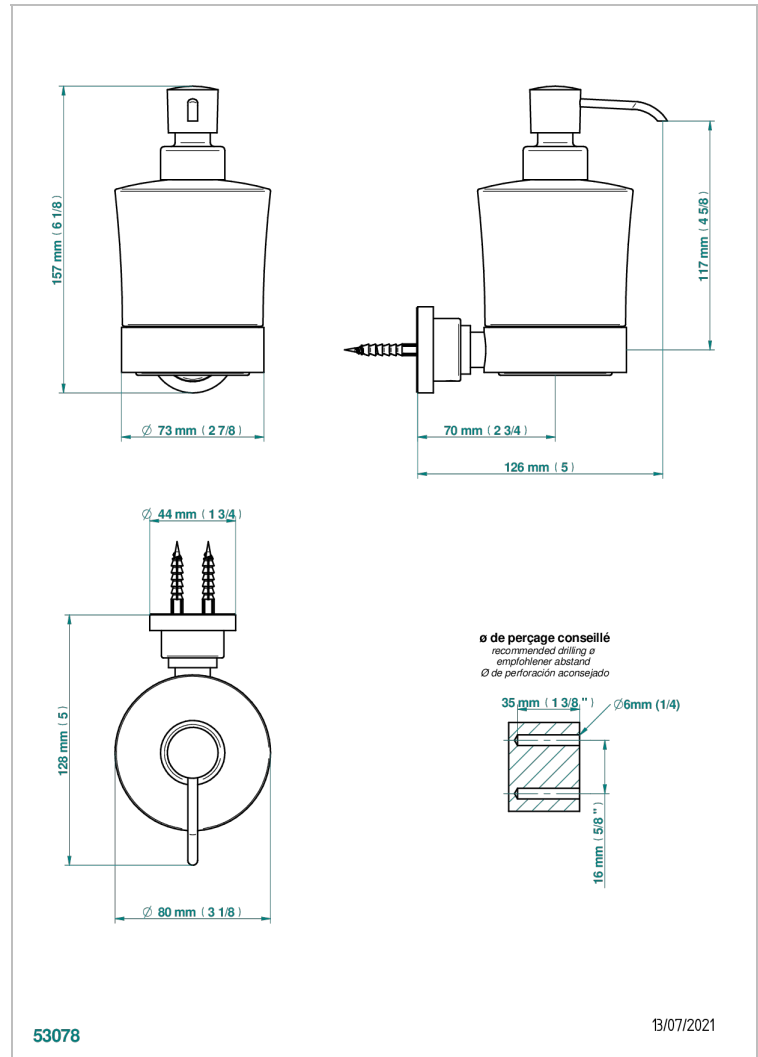

# METAMORPHOSE

G6A-613

Wall mounted liquid soap dispenser

THG<sup>®</sup>  
PARIS

## CHARACTERISTIC

- Métamorphose
- Wall mounted liquid soap dispenser