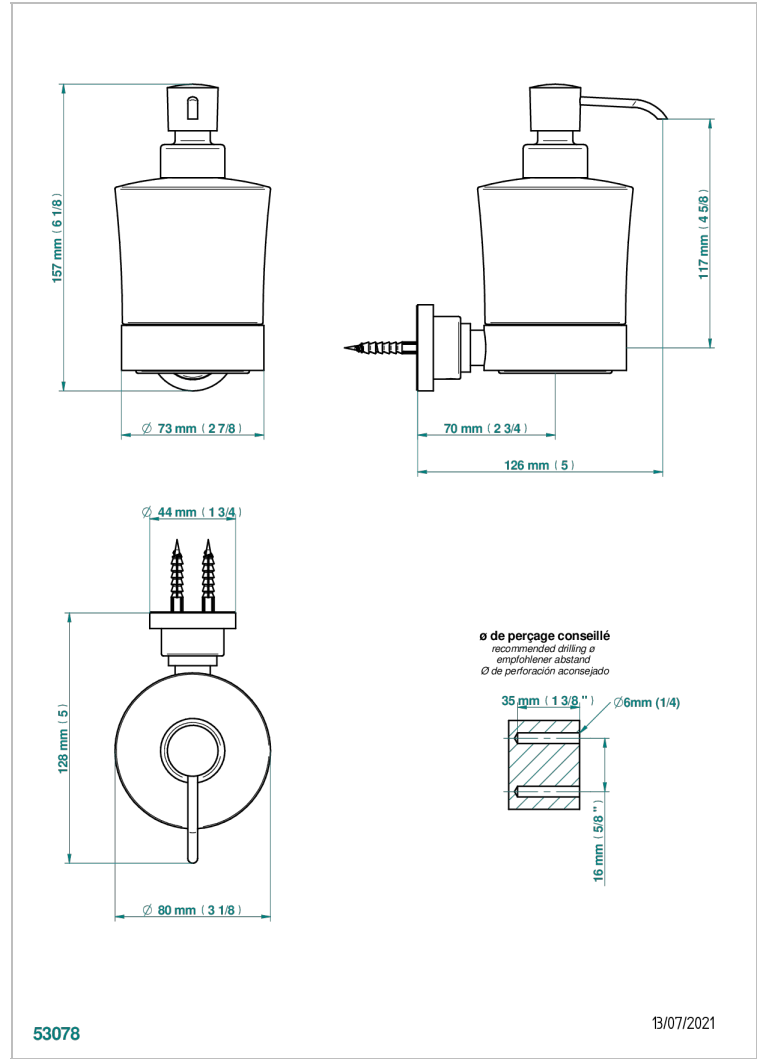

METAMORPHOSE

G6A-613

Wall mounted liquid soap dispenser

CHARACTERISTIC

- Métamorphose
- Wall mounted liquid soap dispenser

AVAILABLE FINITIONS

Antique nickel - H28
Black ceram - D30
Blush PVD - H62
Brass color PVD - H49
Brown bronze color PVD - F33
Gold color PVD - H52