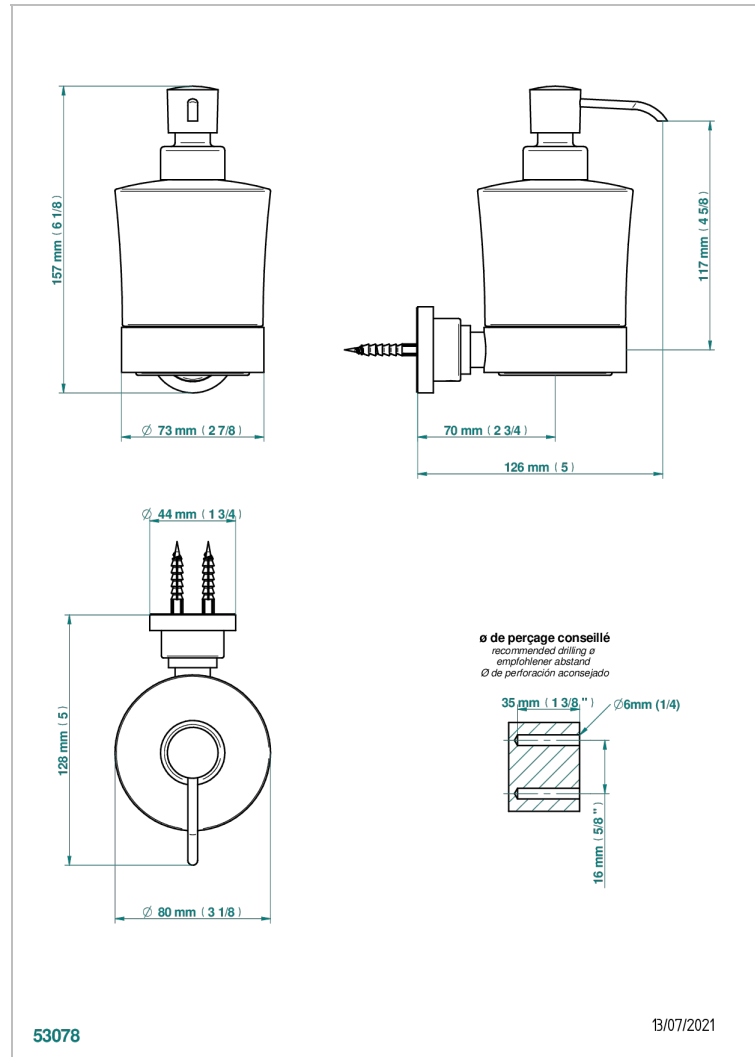

METAMORPHOSE

G6A-613

Wall mounted liquid soap dispenser

CHARACTERISTIC

- Métamorphose
- Wall mounted liquid soap dispenser

AVAILABLE FINITIONS

Antique nickel - H28
Black ceram - D30
Blush PVD - H62
Brass color PVD - H49
Brown bronze color PVD - F33
Gold color PVD - H52